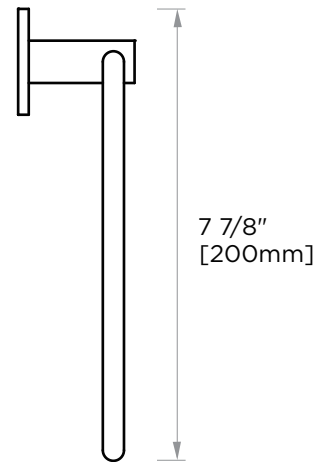

WARRANTY:

Lifetime Limited (Residential Use)
One Year (Commercial Use)

NOTE: Dimensions and specifications are subject to change without notice.