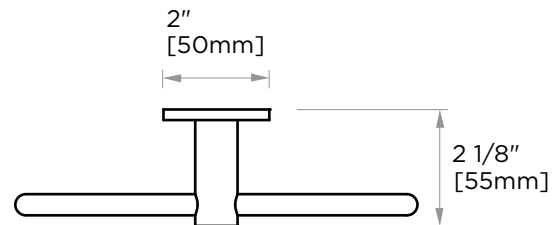

WARRANTY:

Lifetime Limited (Residential Use)
One Year (Commercial Use)

NOTE: Dimensions and specifications are subject to change without notice.