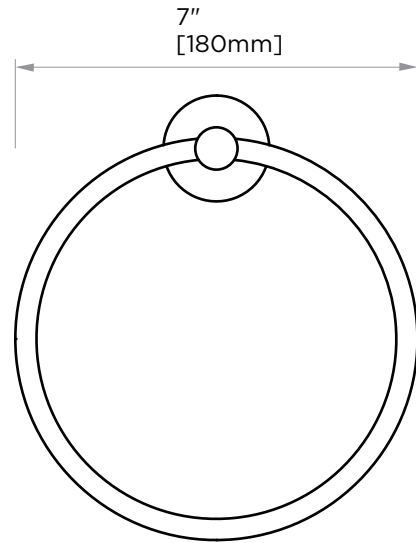

NICE COLLECTION
TOWEL RING
170460

PRODUCT NAME: TOWEL RING

PRODUCT CODE: 170460

MATERIAL: All-brass construction

KEY FEATURES: Contemporary design.
Soft, curved brass with thin rosettes

STOCKED FINISHES:

- Polished Chrome (99)
- Brushed Nickel (81)
- Polished Nickel (68)
- Matte Black (48)
- Brushed Bronze(25)