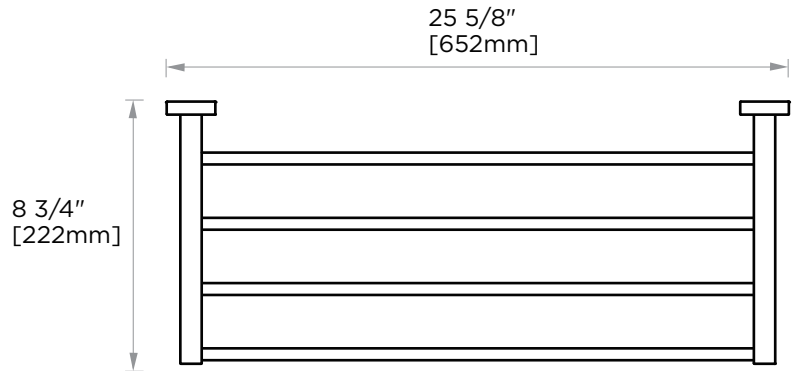

**LONDON COLLECTION**  
**TOWEL SHELF**  
248440

**PRODUCT NAME:** TOWEL SHELF

**PRODUCT CODE:** 248440

**MATERIAL:** All-brass construction

**KEY FEATURES:** Contemporary design. Sleek rectangular shapes offset by strong squared anchors.