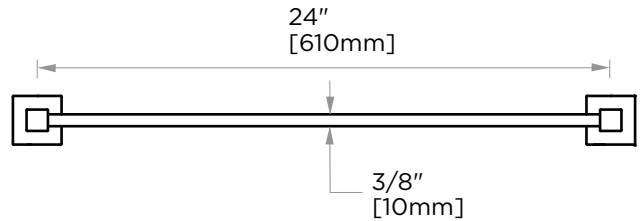

STOCKED FINISHES:

- Polished Chrome (99)
- Brushed Nickel (81)
- Polished Nickel (68)
- Matte Black (48)

1 5/8" [42mm]

SPECIAL FINISHES AVAILABLE: 26 options available. Please see our website for full list samples