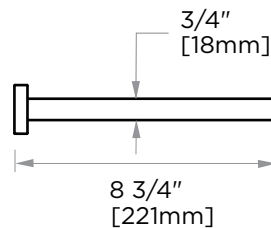

WARRANTY:

Lifetime Limited (Residential Use)
One Year (Commercial Use)

NOTE: Dimensions and specifications are subject to change without notice.