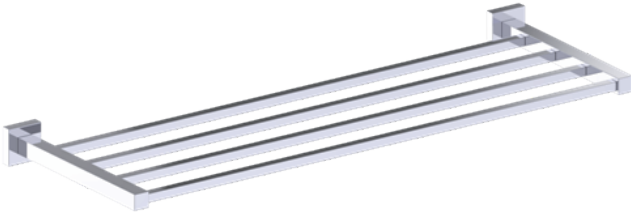

**LONDON COLLECTION**  
**TOWEL SHELF**  
248440

**PRODUCT NAME:** TOWEL SHELF

**PRODUCT CODE:** 248440

**MATERIAL:** All-brass construction

**KEY FEATURES:** Contemporary design. Sleek rectangular shapes offset by strong squared anchors.

**STOCKED FINISHES:**

- Polished Chrome (99)
- Brushed Nickel (81)
- Polished Nickel (68)
- Matte Black (48)

1 5/8" [42mm]

**SPECIAL FINISHES AVAILABLE:** 26 options available. Please see our website for full list samples