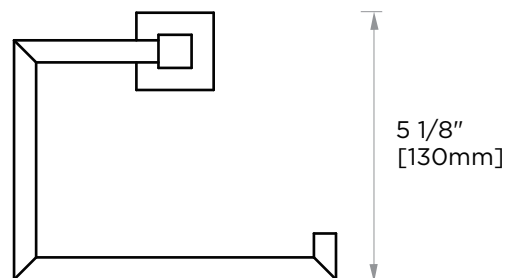

WARRANTY:

Lifetime Limited (Residential Use)
One Year (Commercial Use)

NOTE: Dimensions and specifications are subject to change without notice.