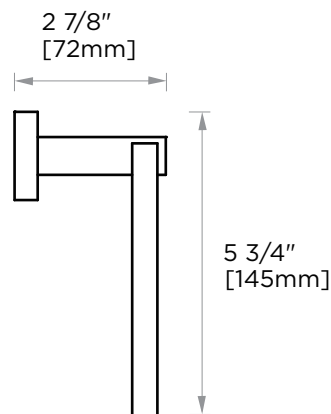

WARRANTY:

Lifetime Limited (Residential Use)
One Year (Commercial Use)

NOTE: Dimensions and specifications are subject to change without notice.