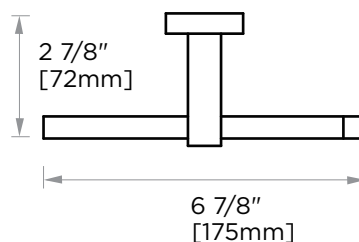

LONDON COLLECTION TOWEL RING 248465

PRODUCT NAME: TOWEL RING

PRODUCT CODE: 248465

MATERIAL: All-brass construction

KEY FEATURES: Contemporary design.
Sleek rectangular shapes offset
by strong squared anchors.