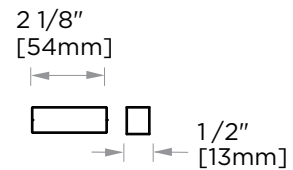

LONDON COLLECTION SINGLE SHOWER DOOR HANDLE 18" 2487518

PRODUCT NAME: SINGLE SHOWER DOOR HANDER 18"

PRODUCT CODE: 2487518

MATERIAL: All-brass construction

KEY FEATURES: Contemporary design. Sleek rectangular shapes offset by strong squared anchors.

NOTE: Dimensions and specifications are subject to change without notice.

HANDLES INFO

Components Included		
①	Handle	X1
②	Set Screw M5	X2
③	Fixing Bracket	X2
④	Rubber Gasket	X4

Mounting Kits Included		
	X1	Allen Key

GLASS INFO

Glass Hole C-C Distance		
A	6"/152mm	6" Shower Door Handle
	8"/203mm	8" Shower Door Handle
	12"/305mm	12" Shower Door Handle
	18"/457mm	18" Shower Door Handle
	24"/610mm	24" Shower Door Handle
B	3/8"(10mm)	Glass Hole Diameter
C	6-12mm	Glass Thickness