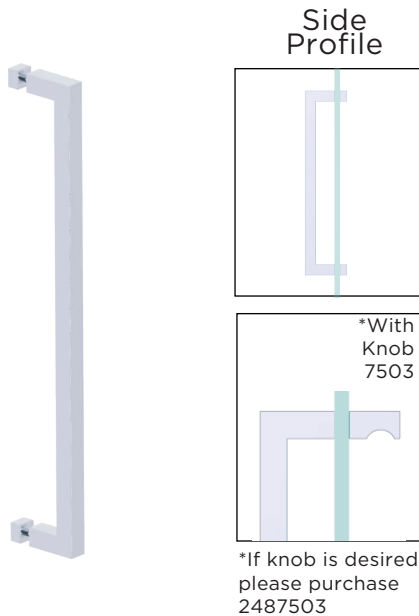

LONDON COLLECTION SINGLE SHOWER DOOR HANDLE 18" 2487518

PRODUCT NAME: SINGLE SHOWER DOOR HANDER 18"

PRODUCT CODE: 2487518

MATERIAL: All-brass construction

KEY FEATURES: Contemporary design. Sleek rectangular shapes offset by strong squared anchors.

NOTE: Dimensions and specifications are subject to change without notice.

HANDLES INFO

Components Included		
①	Handle	X1
②	Set Screw M5	X2
③	Fixing Bracket	X2
④	Rubber Gasket	X4

Mounting Kits Included		
	X1	Allen Key

GLASS INFO

Glass Hole C-C Distance		
A	6"/152mm	6" Shower Door Handle
	8"/203mm	8" Shower Door Handle
	12"/305mm	12" Shower Door Handle
	18"/457mm	18" Shower Door Handle
	24"/610mm	24" Shower Door Handle
B	3/8"(10mm)	Glass Hole Diameter
C	6-12mm	Glass Thickness