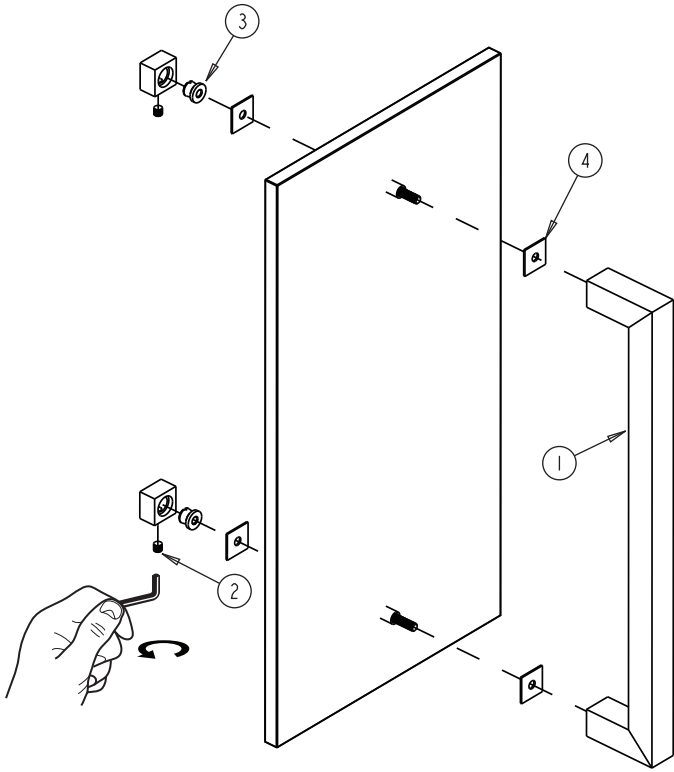

LONDON COLLECTION SINGLE SHOWER DOOR HANDLE 18" 2487518

PRODUCT NAME: SINGLE SHOWER DOOR HANDER 18"

PRODUCT CODE: 2487518

MATERIAL: All-brass construction

KEY FEATURES: Contemporary design. Sleek rectangular shapes offset by strong squared anchors.

NOTE: Dimensions and specifications are subject to change without notice.

HANDLES INFO

Components Included		
①	Handle	X1
②	Set Screw M5	X2
③	Fixing Bracket	X2
④	Rubber Gasket	X4

Mounting Kits Included		
	X1	Allen Key

GLASS INFO

Glass Hole C-C Distance		
A	6"/152mm	6" Shower Door Handle
	8"/203mm	8" Shower Door Handle
	12"/305mm	12" Shower Door Handle
	18"/457mm	18" Shower Door Handle
	24"/610mm	24" Shower Door Handle
B	3/8"(10mm)	Glass Hole Diameter
C	6-12mm	Glass Thickness