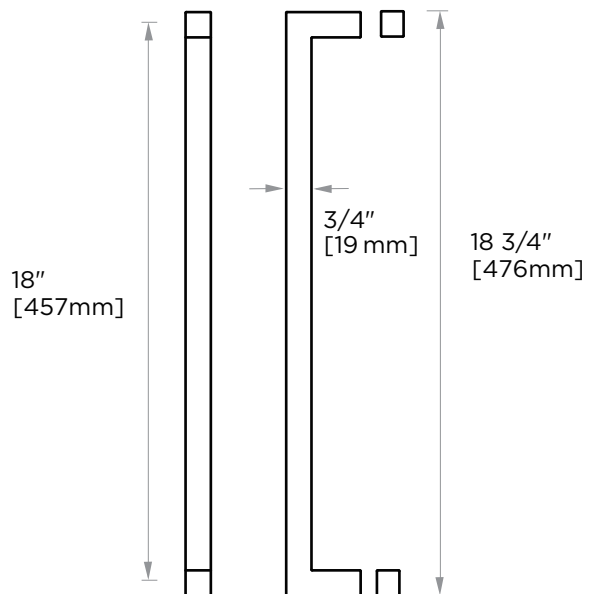

LONDON COLLECTION SINGLE SHOWER DOOR HANDLE 18" 2487518

PRODUCT NAME: SINGLE SHOWER DOOR HANDER 18"

PRODUCT CODE: 2487518

MATERIAL: All-brass construction

KEY FEATURES: Contemporary design. Sleek rectangular shapes offset by strong squared anchors.

NOTE: Dimensions and specifications are subject to change without notice.

HANDLES INFO

Components Included		
①	Handle	X1
②	Set Screw M5	X2
③	Fixing Bracket	X2
④	Rubber Gasket	X4

Mounting Kits Included		
	X1	Allen Key

GLASS INFO

Glass Hole C-C Distance		
A	6"/152mm	6" Shower Door Handle
	8"/203mm	8" Shower Door Handle
	12"/305mm	12" Shower Door Handle
	18"/457mm	18" Shower Door Handle
	24"/610mm	24" Shower Door Handle
B	3/8"(10mm)	Glass Hole Diameter
C	6-12mm	Glass Thickness

* Can be used with extension kit for thicker doors

NOTE: Dimensions and specifications are subject to change without notice.