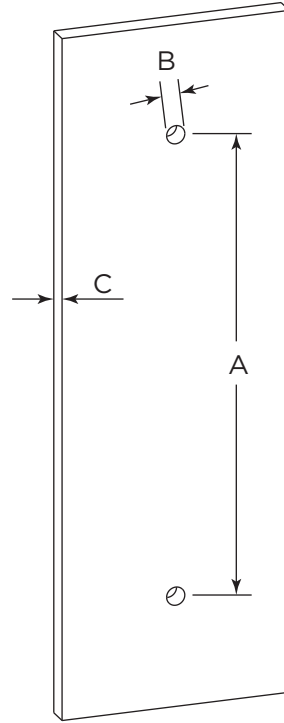

LONDON COLLECTION SINGLE SHOWER DOOR HANDLE 18" 2487518

PRODUCT NAME: SINGLE SHOWER DOOR HANDER 18"

PRODUCT CODE: 2487518

MATERIAL: All-brass construction

KEY FEATURES: Contemporary design. Sleek rectangular shapes offset by strong squared anchors.

NOTE: Dimensions and specifications are subject to change without notice.

HANDLES INFO

Components Included		
①	Handle	X1
②	Set Screw M5	X2
③	Fixing Bracket	X2
④	Rubber Gasket	X4

Mounting Kits Included		
	X1	Allen Key

GLASS INFO

Glass Hole C-C Distance		
A	6"/152mm	6" Shower Door Handle
	8"/203mm	8" Shower Door Handle
	12"/305mm	12" Shower Door Handle
	18"/457mm	18" Shower Door Handle
	24"/610mm	24" Shower Door Handle
B	3/8"(10mm)	Glass Hole Diameter
C	6-12mm	Glass Thickness