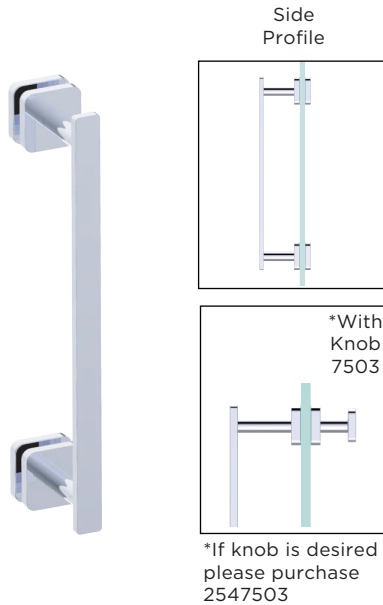

## MILAN COLLECTION SINGLE SHOWER DOOR HANDLE 2547512

**PRODUCT NAME:** SINGLE SHOWER DOOR HANDLE

**PRODUCT CODE:** 2547512

**MATERIAL:** All-brass construction

**KEY FEATURES:** Contemporary design. Clean linear statement combined with engineered curves.

12" [305mm]

NOTE: Dimensions and specifications are subject to change without notice.

## HANDLES INFO

Components Included		
①	Handle	X1
②	Set Screw M6	X2
③	Fixing Bracket	X2
④	Rubber Gasket	X4

Mounting Kits Included		
	X1	Allen Key

## GLASS INFO

Glass Hole C-C Distance		
A	8"/203mm	8" Shower Door Handle
	12"/305mm	12" Shower Door Handle
	18"/457mm	18" Shower Door Handle
	24"/610mm	24" Shower Door Handle
B	1/2"(12mm)	Glass Hole Diameter
C	6-12mm	Glass Thickness