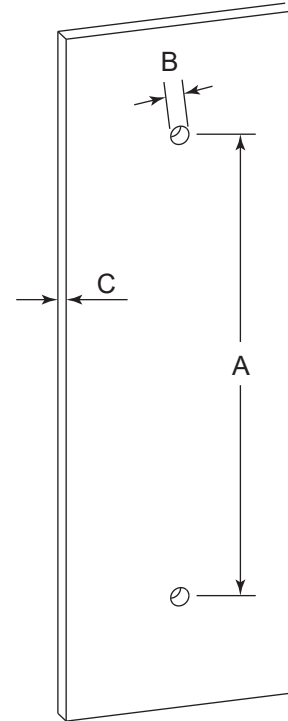

## MILAN COLLECTION SINGLE SHOWER DOOR HANDLE 2547512

**PRODUCT NAME:** SINGLE SHOWER DOOR HANDLE

**PRODUCT CODE:** 2547512

**MATERIAL:** All-brass construction

**KEY FEATURES:** Contemporary design. Clean linear statement combined with engineered curves.

12" [305mm]

NOTE: Dimensions and specifications are subject to change without notice.

## HANDLES INFO

Components Included		
①	Handle	X1
②	Set Screw M6	X2
③	Fixing Bracket	X2
④	Rubber Gasket	X4

Mounting Kits Included		
	X1	Allen Key

## GLASS INFO

Glass Hole C-C Distance		
A	8"/203mm	8" Shower Door Handle
	12"/305mm	12" Shower Door Handle
	18"/457mm	18" Shower Door Handle
	24"/610mm	24" Shower Door Handle
B	1/2"(12mm)	Glass Hole Diameter
C	6-12mm	Glass Thickness