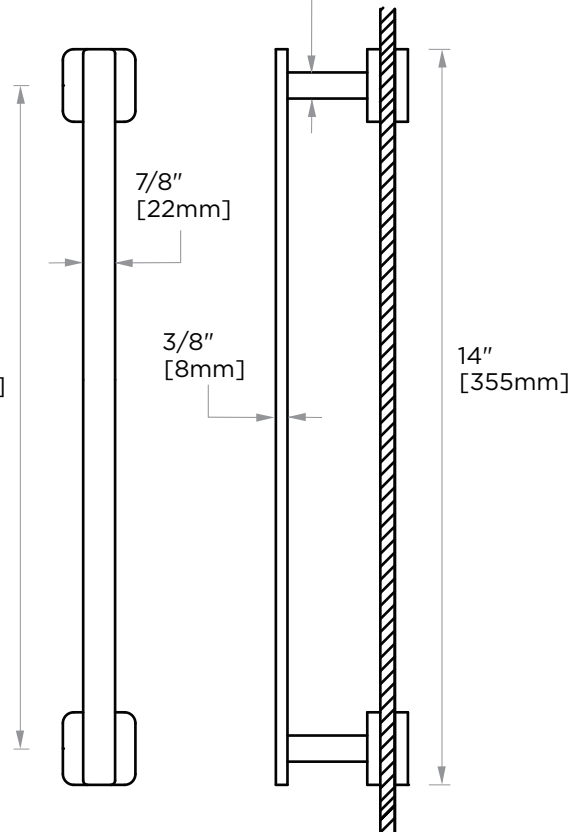

## MILAN COLLECTION SINGLE SHOWER DOOR HANDLE 2547512

**PRODUCT NAME:** SINGLE SHOWER DOOR HANDLE

**PRODUCT CODE:** 2547512

**MATERIAL:** All-brass construction

**KEY FEATURES:** Contemporary design. Clean linear statement combined with engineered curves.

12" [305mm]

NOTE: Dimensions and specifications are subject to change without notice.

## HANDLES INFO

Components Included		
①	Handle	X1
②	Set Screw M6	X2
③	Fixing Bracket	X2
④	Rubber Gasket	X4

Mounting Kits Included		
	X1	Allen Key

## GLASS INFO

Glass Hole C-C Distance		
A	8"/203mm	8" Shower Door Handle
	12"/305mm	12" Shower Door Handle
	18"/457mm	18" Shower Door Handle
	24"/610mm	24" Shower Door Handle
B	1/2"(12mm)	Glass Hole Diameter
C	6-12mm	Glass Thickness