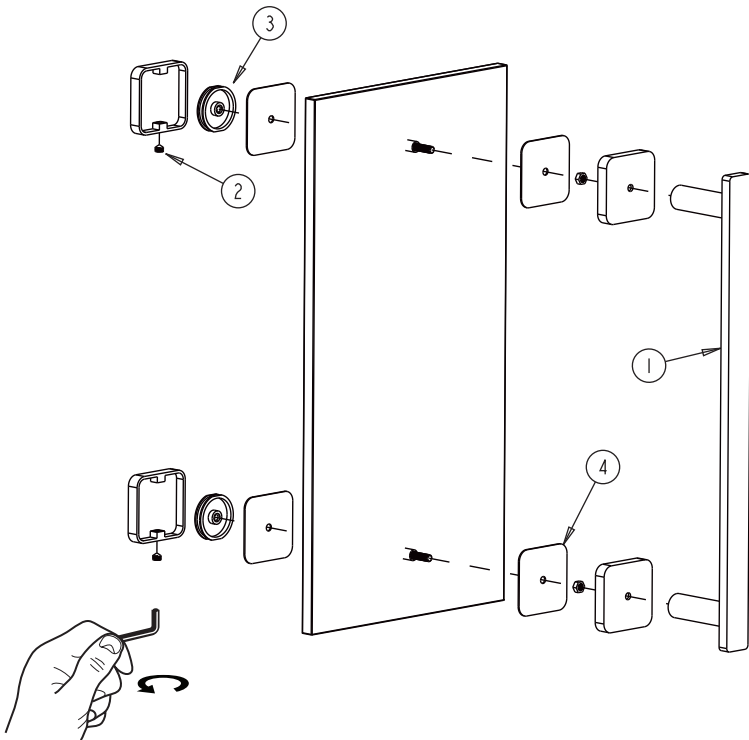

## MILAN COLLECTION SINGLE SHOWER DOOR HANDLE 2547512

**PRODUCT NAME:** SINGLE SHOWER DOOR HANDLE

**PRODUCT CODE:** 2547512

**MATERIAL:** All-brass construction

**KEY FEATURES:** Contemporary design. Clean linear statement combined with engineered curves.

12" [305mm]

NOTE: Dimensions and specifications are subject to change without notice.

## HANDLES INFO

Components Included		
①	Handle	X1
②	Set Screw M6	X2
③	Fixing Bracket	X2
④	Rubber Gasket	X4

Mounting Kits Included		
	X1	Allen Key

## GLASS INFO

Glass Hole C-C Distance		
A	8"/203mm	8" Shower Door Handle
	12"/305mm	12" Shower Door Handle
	18"/457mm	18" Shower Door Handle
	24"/610mm	24" Shower Door Handle
B	1/2"(12mm)	Glass Hole Diameter
C	6-12mm	Glass Thickness