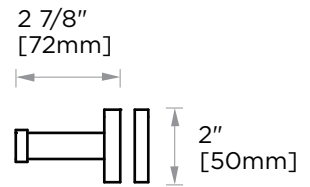

## MILAN COLLECTION SINGLE SHOWER DOOR HANDLE 2547512

**PRODUCT NAME:** SINGLE SHOWER DOOR HANDLE

**PRODUCT CODE:** 2547512

**MATERIAL:** All-brass construction

**KEY FEATURES:** Contemporary design. Clean linear statement combined with engineered curves.

12" [305mm]

NOTE: Dimensions and specifications are subject to change without notice.

## GLASS INFO

Glass Hole C-C Distance		
A	8"/203mm	8" Shower Door Handle
	12"/305mm	12" Shower Door Handle
	18"/457mm	18" Shower Door Handle
	24"/610mm	24" Shower Door Handle
B	1/2"(12mm)	Glass Hole Diameter
C	6-12mm	Glass Thickness