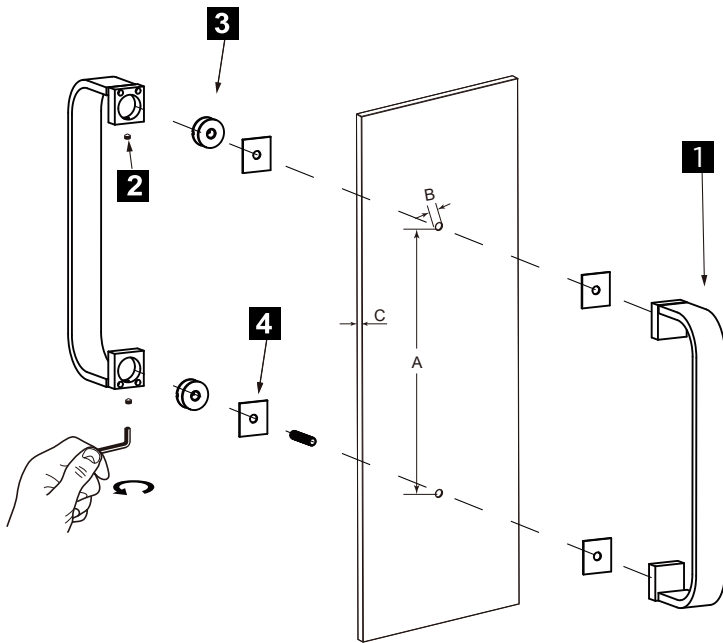

COLOGNE COLLECTION
DOUBLE SDH 18"
2557818

PRODUCT NAME: DOUBLE SHOWER DOOR HANDLE 18"

PRODUCT CODE: 2557818

MATERIAL: All-brass construction

KEY FEATURES: Contemporary design with strong bold silhouette softened by the rounded corners and curved lines.

NOTE: Dimensions and specifications are subject to change without notice.

HANDLES INFO

Components Included		
①	Handle	X1
②	Set Screw M6	X2
③	Fixing Bracket	X2
④	Rubber Gasket	X4

Mounting Kits Included		
	X1	Allen Key

GLASS INFO

Glass Hole C-C Distance		
A	8"/203mm	8" Shower Door Handle
	12"/305mm	12" Shower Door Handle
	18"/457mm	18" Shower Door Handle
	24"/610mm	24" Shower Door Handle
	36"/914mm	36" Shower Door Handle
B	1/2" (12mm)	Glass Hole Diameter
C	6-12mm	Glass Thickness