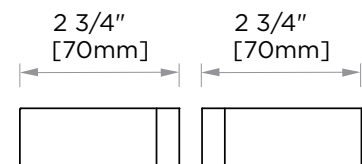

COLOGNE COLLECTION
DOUBLE SDH 18"
2557818

PRODUCT NAME: DOUBLE SHOWER DOOR HANDLE 18"

PRODUCT CODE: 2557818

MATERIAL: All-brass construction

KEY FEATURES: Contemporary design with strong bold silhouette softened by the rounded corners and curved lines.

NOTE: Dimensions and specifications are subject to change without notice.

HANDLES INFO

Components Included		
①	Handle	X1
②	Set Screw M6	X2
③	Fixing Bracket	X2
④	Rubber Gasket	X4

Mounting Kits Included		
	X1	Allen Key

GLASS INFO

Glass Hole C-C Distance		
A	8"/203mm	8" Shower Door Handle
	12"/305mm	12" Shower Door Handle
	18"/457mm	18" Shower Door Handle
	24"/610mm	24" Shower Door Handle
	36"/914mm	36" Shower Door Handle
B	1/2" (12mm)	Glass Hole Diameter
C	6-12mm	Glass Thickness