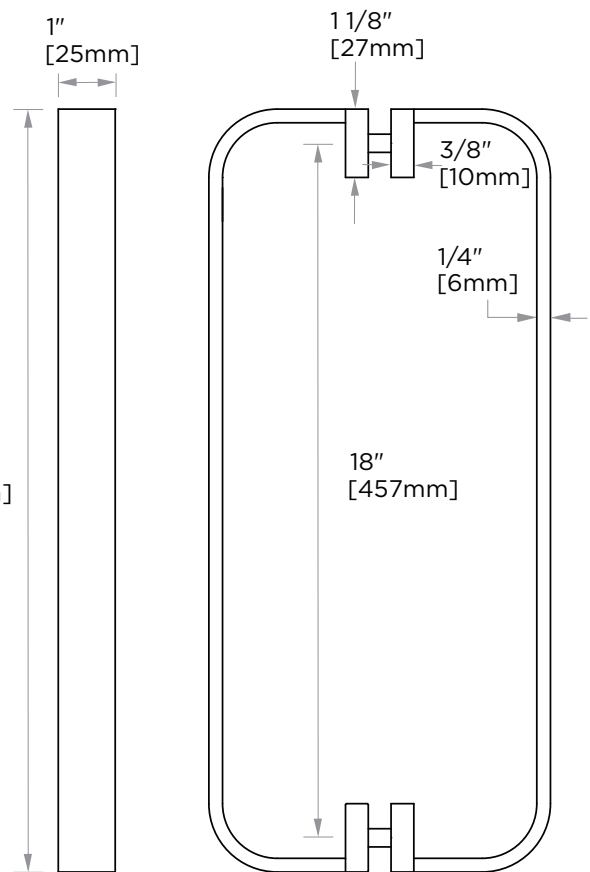

COLOGNE COLLECTION
DOUBLE SDH 18"
2557818

PRODUCT NAME: DOUBLE SHOWER DOOR HANDLE 18"

PRODUCT CODE: 2557818

MATERIAL: All-brass construction

KEY FEATURES: Contemporary design with strong bold silhouette softened by the rounded corners and curved lines.

NOTE: Dimensions and specifications are subject to change without notice.

HANDLES INFO

Components Included		
①	Handle	X1
②	Set Screw M6	X2
③	Fixing Bracket	X2
④	Rubber Gasket	X4

Mounting Kits Included		
	X1	Allen Key

GLASS INFO

Glass Hole C-C Distance		
A	8"/203mm	8" Shower Door Handle
	12"/305mm	12" Shower Door Handle
	18"/457mm	18" Shower Door Handle
	24"/610mm	24" Shower Door Handle
	36"/914mm	36" Shower Door Handle
B	1/2" (12mm)	Glass Hole Diameter
C	6-12mm	Glass Thickness

* Can be used with extension kit for thicker doors

NOTE: Dimensions and specifications are subject to change without notice.