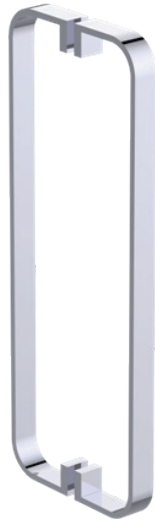

COLOGNE COLLECTION
DOUBLE SDH 18"
2557818

PRODUCT NAME: DOUBLE SHOWER DOOR HANDLE 18"

PRODUCT CODE: 2557818

MATERIAL: All-brass construction

KEY FEATURES: Contemporary design with strong bold silhouette softened by the rounded corners and curved lines.

STOCKED FINISHES:

- Polished Chrome (99)
- Brushed Nickel (81)
- Matte Black (48)

19"
[484mm]

SPECIAL FINISHES AVAILABLE: Please see our website for full list samples

WARRANTY:

Lifetime Limited (Residential Use)
One Year (Commercial Use)

NOTE: Dimensions and specifications are subject to change without notice.

HANDLES INFO

Components Included		
①	Handle	X1
②	Set Screw M6	X2
③	Fixing Bracket	X2
④	Rubber Gasket	X4

Mounting Kits Included		
	X1	Allen Key

GLASS INFO

Glass Hole C-C Distance		
A	8"/203mm	8" Shower Door Handle
	12"/305mm	12" Shower Door Handle
	18"/457mm	18" Shower Door Handle
	24"/610mm	24" Shower Door Handle
	36"/914mm	36" Shower Door Handle
B	1/2" (12mm)	Glass Hole Diameter
C	6-12mm	Glass Thickness