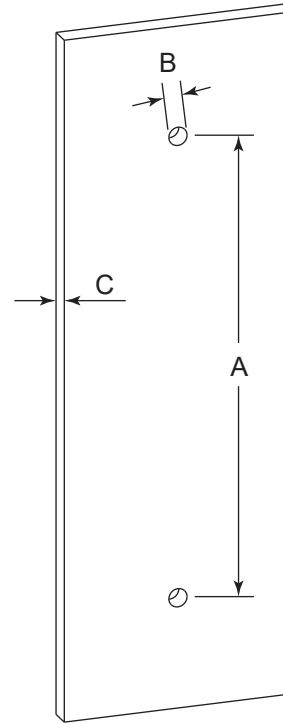

COLOGNE COLLECTION
DOUBLE SDH 18"
2557818

PRODUCT NAME: DOUBLE SHOWER DOOR HANDLE 18"

PRODUCT CODE: 2557818

MATERIAL: All-brass construction

KEY FEATURES: Contemporary design with strong bold silhouette softened by the rounded corners and curved lines.

NOTE: Dimensions and specifications are subject to change without notice.

HANDLES INFO

Components Included		
①	Handle	X1
②	Set Screw M6	X2
③	Fixing Bracket	X2
④	Rubber Gasket	X4

Mounting Kits Included		
	X1	Allen Key

GLASS INFO

Glass Hole C-C Distance		
A	8"/203mm	8" Shower Door Handle
	12"/305mm	12" Shower Door Handle
	18"/457mm	18" Shower Door Handle
	24"/610mm	24" Shower Door Handle
	36"/914mm	36" Shower Door Handle
B	1/2" (12mm)	Glass Hole Diameter
C	6-12mm	Glass Thickness