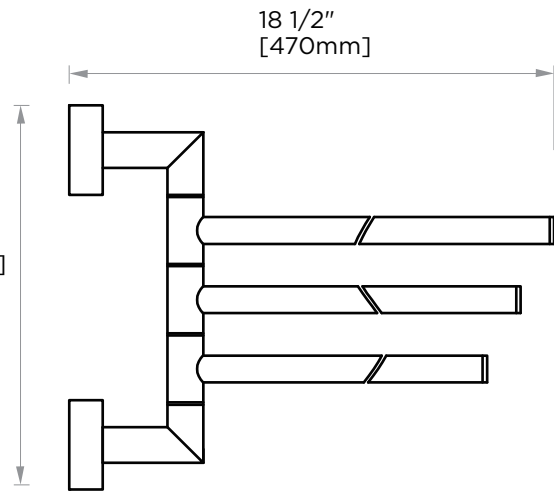

MADRID COLLECTION
TRIPLE TOWEL
HOLDER
262111

PRODUCT NAME: TRIPLE TOWEL
HODLER

PRODUCT CODE: 262111

MATERIAL: All-brass construction

KEY FEATURES: Contemporary design.
Simple and straight forward lines.
Strong linear silhouette.

NOTE: Dimensions and specifications are subject to change without notice.