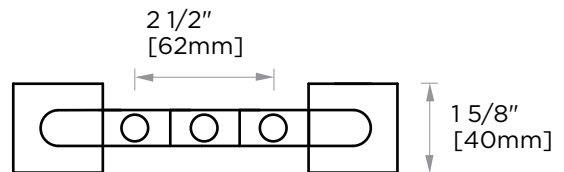

MADRID COLLECTION
TRIPLE TOWEL
HOLDER
262111

PRODUCT NAME: TRIPLE TOWEL
HODLER

PRODUCT CODE: 262111

MATERIAL: All-brass construction

KEY FEATURES: Contemporary design.
Simple and straight forward lines.
Strong linear silhouette.