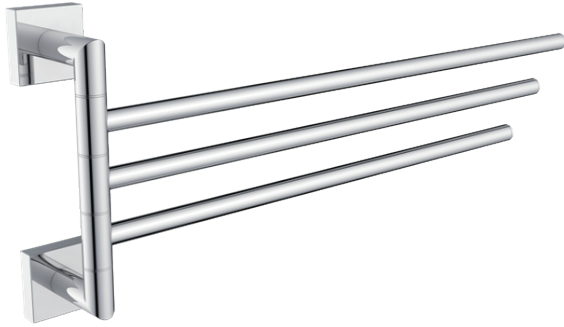

MADRID COLLECTION
TRIPLE TOWEL
HOLDER
262111

PRODUCT NAME: TRIPLE TOWEL
HODLER

PRODUCT CODE: 262111

MATERIAL: All-brass construction

KEY FEATURES: Contemporary design.
Simple and straight forward lines.
Strong linear silhouette.