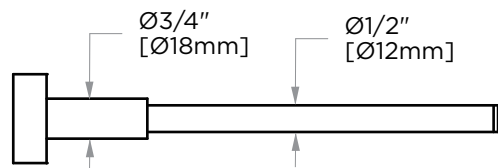

MADRID COLLECTION
TRIPLE TOWEL
HOLDER
262111

PRODUCT NAME: TRIPLE TOWEL
HODLER

PRODUCT CODE: 262111

MATERIAL: All-brass construction

KEY FEATURES: Contemporary design.
Simple and straight forward lines.
Strong linear silhouette.