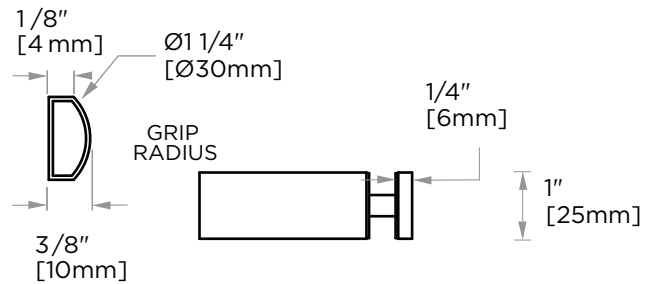

LISBON COLLECTION SINGLE SHOWER DOOR HANDLE 6" 2777506

- PRODUCT NAME:** SINGLE SHOWER DOOR HANDLE 6"
- PRODUCT CODE:** 2777506
- MATERIAL:** All-brass construction
- KEY FEATURES:** Contemporary design. Square base with clean and elongated lines.
- STOCKED FINISHES:**
- Polished Chrome (99)
 - Brushed Nickel (81)
 - Polished Nickel (68)

HANDLES INFO

| Components Included | | |
|---------------------|----------------|----|
| ① | Handle | X1 |
| ② | Set Screw M6 | X2 |
| ③ | Fixing Bracket | X2 |
| ④ | Rubber Gasket | X4 |

| Mounting Kits Included | | |
|---|----|-----------|
|  | X1 | Allen Key |

GLASS INFO

| Glass Hole C-C Distance | | |
|-------------------------|-------------|------------------------|
| A | 8"/203mm | 8" Shower Door Handle |
| | 12"/305mm | 12" Shower Door Handle |
| | 18"/457mm | 18" Shower Door Handle |
| | 24"/610mm | 24" Shower Door Handle |
| | 36"/914mm | 36" Shower Door Handle |
| B | 1/2" (12mm) | Glass Hole Diameter |
| C | 6-12mm | Glass Thickness |