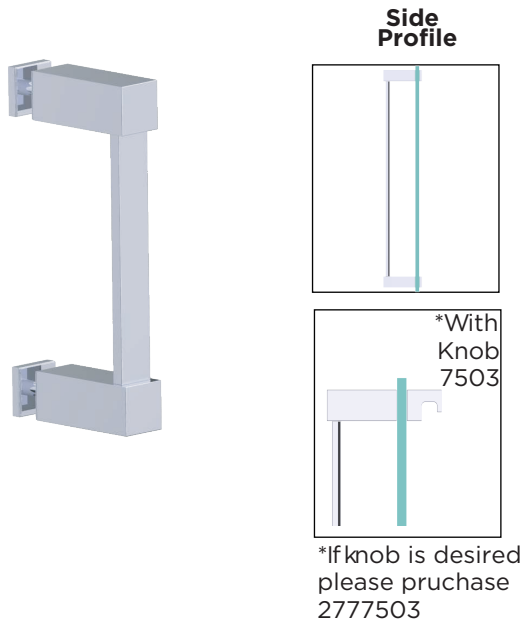

LISBON COLLECTION SINGLE SHOWER DOOR HANDLE 6" 2777506

- PRODUCT NAME:** SINGLE SHOWER DOOR HANDLE 6"
- PRODUCT CODE:** 2777506
- MATERIAL:** All-brass construction
- KEY FEATURES:** Contemporary design. Square base with clean and elongated lines.
- STOCKED FINISHES:**
- Polished Chrome (99)
 - Brushed Nickel (81)
 - Polished Nickel (68)

HANDLES INFO

| Components Included | | |
|---------------------|----------------|----|
| ① | Handle | X1 |
| ② | Set Screw M6 | X2 |
| ③ | Fixing Bracket | X2 |
| ④ | Rubber Gasket | X4 |

| Mounting Kits Included | | |
|---|----|-----------|
|  | X1 | Allen Key |

GLASS INFO

| Glass Hole C-C Distance | | |
|-------------------------|-------------|------------------------|
| A | 8"/203mm | 8" Shower Door Handle |
| | 12"/305mm | 12" Shower Door Handle |
| | 18"/457mm | 18" Shower Door Handle |
| | 24"/610mm | 24" Shower Door Handle |
| | 36"/914mm | 36" Shower Door Handle |
| B | 1/2" (12mm) | Glass Hole Diameter |
| C | 6-12mm | Glass Thickness |