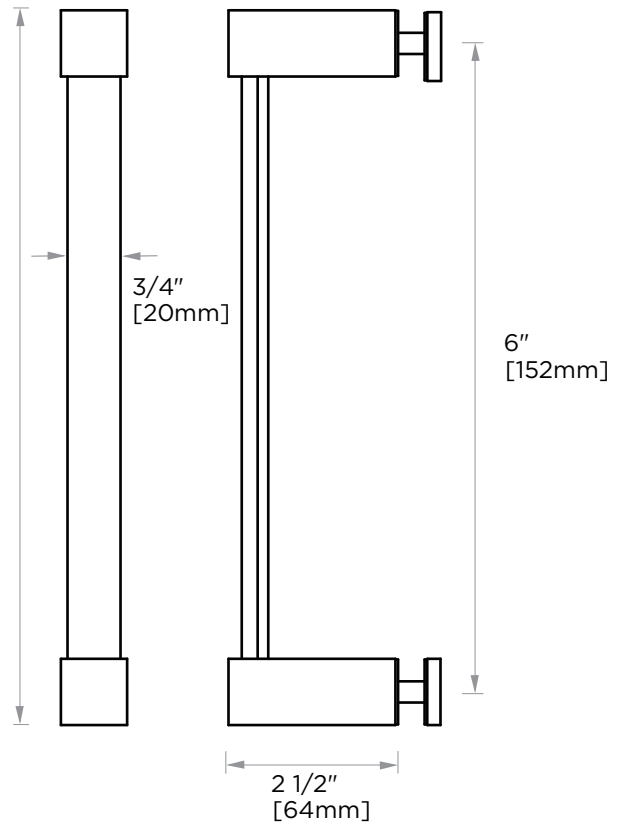

NOTE: Dimensions and specifications are subject to change without notice.