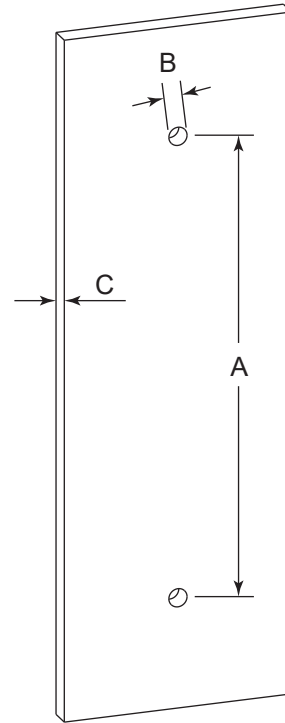

LISBON COLLECTION SINGLE SHOWER DOOR HANDLE 6" 2777506

- PRODUCT NAME:** SINGLE SHOWER DOOR HANDLE 6"
- PRODUCT CODE:** 2777506
- MATERIAL:** All-brass construction
- KEY FEATURES:** Contemporary design. Square base with clean and elongated lines.
- STOCKED FINISHES:**
- Polished Chrome (99)
 - Brushed Nickel (81)
 - Polished Nickel (68)

HANDLES INFO

| Components Included | | |
|---------------------|----------------|----|
| ① | Handle | X1 |
| ② | Set Screw M6 | X2 |
| ③ | Fixing Bracket | X2 |
| ④ | Rubber Gasket | X4 |

| Mounting Kits Included | | |
|---|----|-----------|
|  | X1 | Allen Key |

GLASS INFO

| Glass Hole C-C Distance | | |
|-------------------------|-------------|------------------------|
| A | 8"/203mm | 8" Shower Door Handle |
| | 12"/305mm | 12" Shower Door Handle |
| | 18"/457mm | 18" Shower Door Handle |
| | 24"/610mm | 24" Shower Door Handle |
| | 36"/914mm | 36" Shower Door Handle |
| B | 1/2" (12mm) | Glass Hole Diameter |
| C | 6-12mm | Glass Thickness |