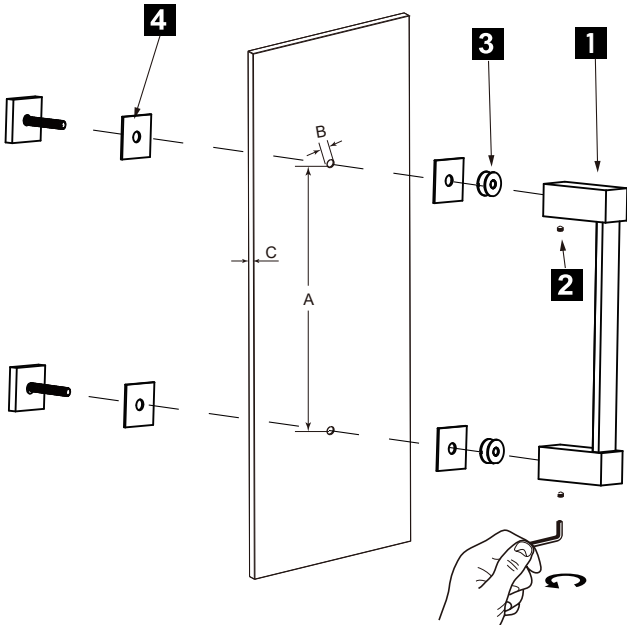

LISBON COLLECTION SINGLE SHOWER DOOR HANDLE 6" 2777506

- PRODUCT NAME:** SINGLE SHOWER DOOR HANDLE 6"
- PRODUCT CODE:** 2777506
- MATERIAL:** All-brass construction
- KEY FEATURES:** Contemporary design. Square base with clean and elongated lines.
- STOCKED FINISHES:**
- Polished Chrome (99)
 - Brushed Nickel (81)
 - Polished Nickel (68)

HANDLES INFO

| Components Included | | |
|---------------------|----------------|----|
| ① | Handle | X1 |
| ② | Set Screw M6 | X2 |
| ③ | Fixing Bracket | X2 |
| ④ | Rubber Gasket | X4 |

| Mounting Kits Included | | |
|---|----|-----------|
|  | X1 | Allen Key |

GLASS INFO

| Glass Hole C-C Distance | | |
|-------------------------|-------------|------------------------|
| A | 8"/203mm | 8" Shower Door Handle |
| | 12"/305mm | 12" Shower Door Handle |
| | 18"/457mm | 18" Shower Door Handle |
| | 24"/610mm | 24" Shower Door Handle |
| | 36"/914mm | 36" Shower Door Handle |
| B | 1/2" (12mm) | Glass Hole Diameter |
| C | 6-12mm | Glass Thickness |

* Can be used with extension kit for thicker doors

NOTE: Dimensions and specifications are subject to change without notice.