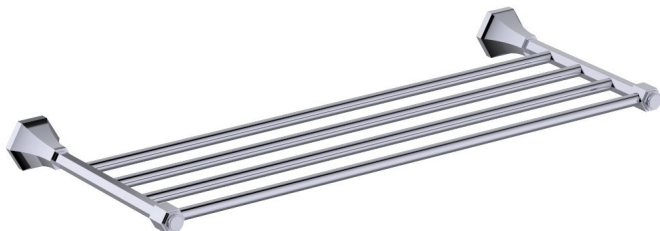

PISA COLLECTION TOWEL SHELF 342440

PRODUCT NAME: TOWEL SHELF

PRODUCT CODE: 342440

MATERIAL: All-brass construction

KEY FEATURES: Classic Art Deco take on a traditional design

STOCKED FINISHES:

- Polished Chrome (99)
- Brushed Nickel (81)
- Polished Nickel (68)