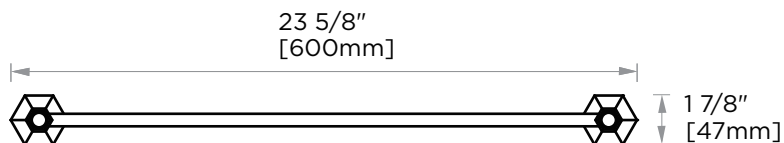

NOTE: Dimensions and specifications are subject to change without notice.