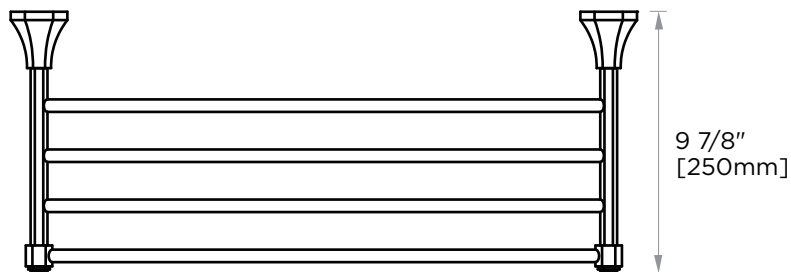

NOTE: Dimensions and specifications are subject to change without notice.