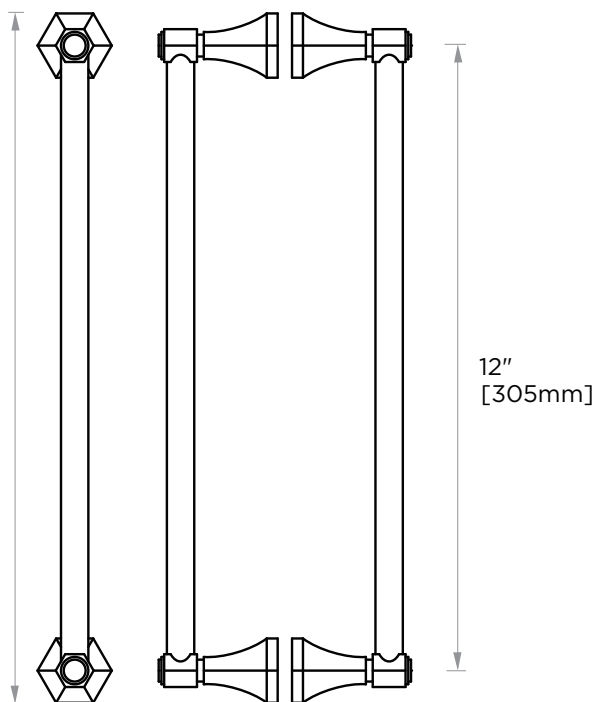

PISA COLLECTION DOUBLE SHOWER DOOR HANDLE 3427812

PRODUCT NAME: DOUBLE SHOWER
DOOR HANDLE

PRODUCT CODE: 3427812

MATERIAL: All-brass construction

KEY FEATURES: Classic Art Deco take
on a traditional design

NOTE: Dimensions and specifications are subject to change without notice.

HANDLES INFO

Components Included		
①	Handle	X1
②	Set Screw M6	X2
③	Fixing Bracket	X2
④	Rubber Gasket	X4

Mounting Kits Included		
	X1	Allen Key

GLASS INFO

Glass Hole C-C Distance		
A	8"/203mm	8" Shower Door Handle
	12"/305mm	12" Shower Door Handle
	18"/457mm	18" Shower Door Handle
	24"/610mm	24" Shower Door Handle
	36"/914mm	36" Shower Door Handle
B	1/2" (12mm)	Glass Hole Diameter
C	6-12mm	Glass Thickness

* Can be used with extension kit for thicker doors

NOTE: Dimensions and specifications are subject to change without notice.