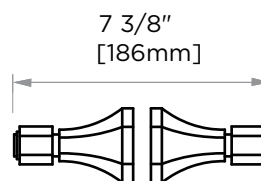

PISA COLLECTION DOUBLE SHOWER DOOR HANDLE 3427812

PRODUCT NAME: DOUBLE SHOWER
DOOR HANDLE

PRODUCT CODE: 3427812

MATERIAL: All-brass construction

KEY FEATURES: Classic Art Deco take
on a traditional design

NOTE: Dimensions and specifications are subject to change without notice.

HANDLES INFO

Components Included		
①	Handle	X1
②	Set Screw M6	X2
③	Fixing Bracket	X2
④	Rubber Gasket	X4

Mounting Kits Included		
	X1	Allen Key

GLASS INFO

Glass Hole C-C Distance		
A	8"/203mm	8" Shower Door Handle
	12"/305mm	12" Shower Door Handle
	18"/457mm	18" Shower Door Handle
	24"/610mm	24" Shower Door Handle
	36"/914mm	36" Shower Door Handle
B	1/2" (12mm)	Glass Hole Diameter
C	6-12mm	Glass Thickness