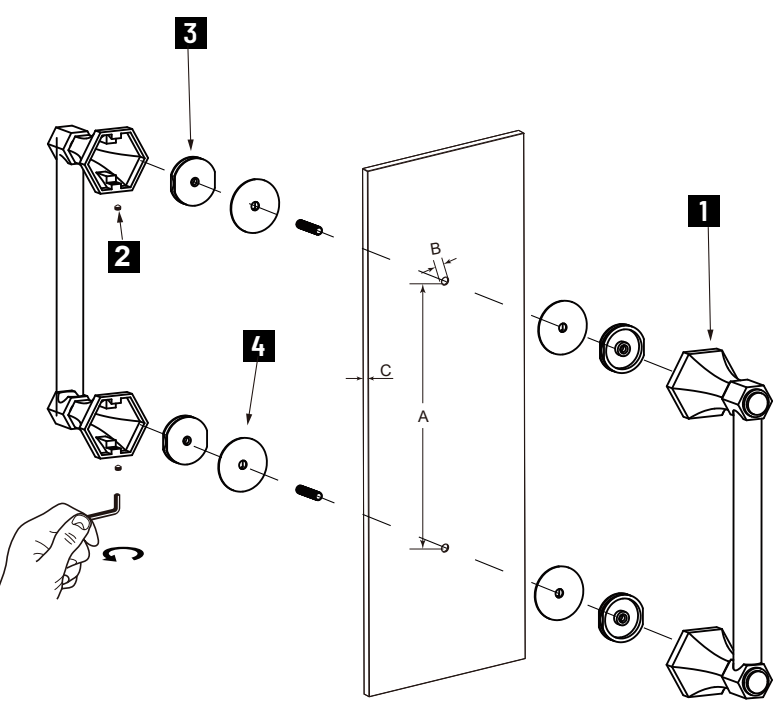

PISA COLLECTION DOUBLE SHOWER DOOR HANDLE 3427812

PRODUCT NAME: DOUBLE SHOWER
DOOR HANDLE

PRODUCT CODE: 3427812

MATERIAL: All-brass construction

KEY FEATURES: Classic Art Deco take
on a traditional design

NOTE: Dimensions and specifications are subject to change without notice.

HANDLES INFO

Components Included		
①	Handle	X1
②	Set Screw M6	X2
③	Fixing Bracket	X2
④	Rubber Gasket	X4

Mounting Kits Included		
	X1	Allen Key

GLASS INFO

Glass Hole C-C Distance		
A	8"/203mm	8" Shower Door Handle
	12"/305mm	12" Shower Door Handle
	18"/457mm	18" Shower Door Handle
	24"/610mm	24" Shower Door Handle
	36"/914mm	36" Shower Door Handle
B	1/2" (12mm)	Glass Hole Diameter
C	6-12mm	Glass Thickness