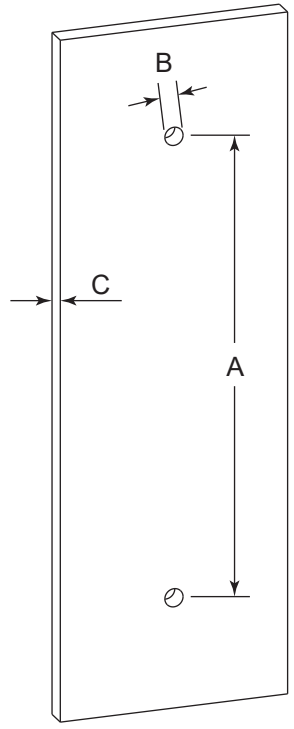

PISA COLLECTION DOUBLE SHOWER DOOR HANDLE 3427812

PRODUCT NAME: DOUBLE SHOWER
DOOR HANDLE

PRODUCT CODE: 3427812

MATERIAL: All-brass construction

KEY FEATURES: Classic Art Deco take
on a traditional design

NOTE: Dimensions and specifications are subject to change without notice.

HANDLES INFO

Components Included		
①	Handle	X1
②	Set Screw M6	X2
③	Fixing Bracket	X2
④	Rubber Gasket	X4

Mounting Kits Included		
	X1	Allen Key

GLASS INFO

Glass Hole C-C Distance		
A	8"/203mm	8" Shower Door Handle
	12"/305mm	12" Shower Door Handle
	18"/457mm	18" Shower Door Handle
	24"/610mm	24" Shower Door Handle
	36"/914mm	36" Shower Door Handle
B	1/2" (12mm)	Glass Hole Diameter
C	6-12mm	Glass Thickness