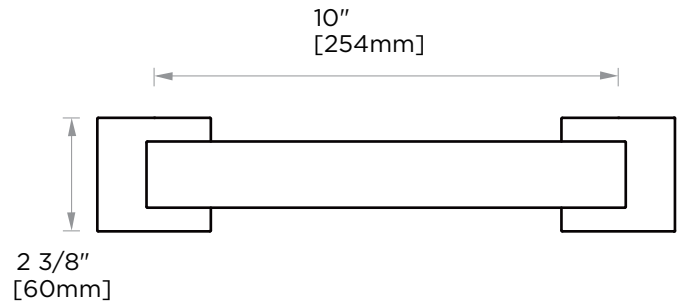

NOTE: Dimensions and specifications are subject to change without notice.