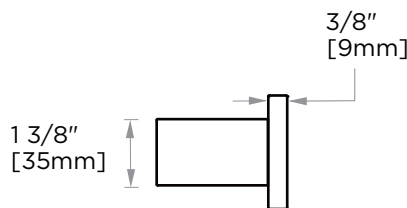

NOTE: Dimensions and specifications are subject to change without notice.