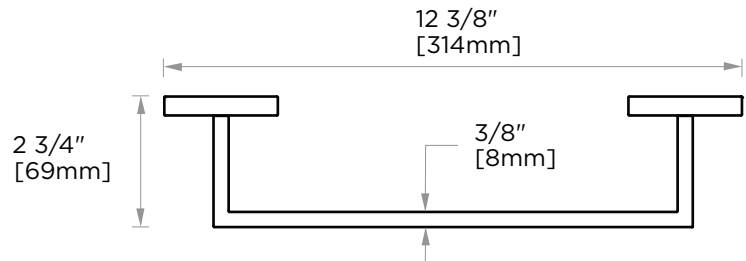

HAMBURG COLLECTION TOWEL RING 440460

PRODUCT NAME: TOWEL RING

PRODUCT CODE: 440460

MATERIAL: All-brass construction

KEY FEATURES: Transitional design.
Rectangular bold solid style.

STOCKED FINISHES:

- Polished Chrome (99)
- Brushed Nickel (81)
- Polished Nickel (68)
- Matte Black (48)