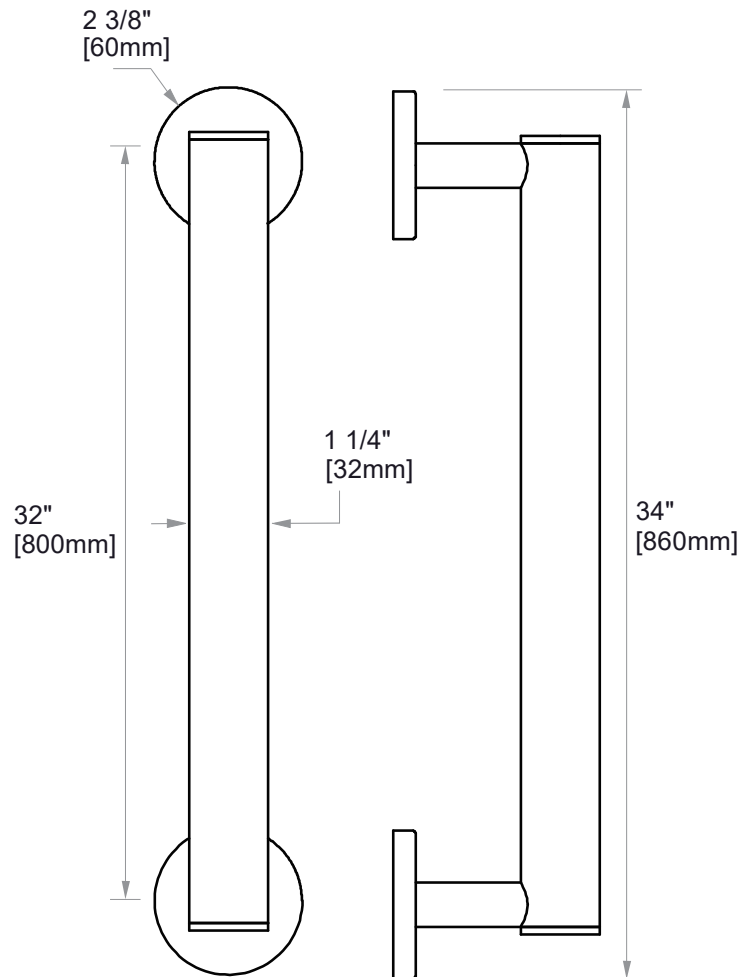

9100 SERIES

GRAB BAR 32"

8289132

PRODUCT NAME: GRAB BAR (1.25"/32MM)

SIZE: 32"

PRODUCT CODE: 8289132

MATERIAL: All-brass construction

STOCKED FINISHES:

NOTE: Dimensions and specifications are subject to change without notice.