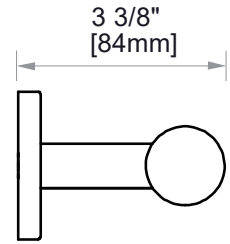

9100 SERIES

GRAB BAR 32"

8289132

PRODUCT NAME: GRAB BAR (1.25"/32MM)

SIZE: 32"

PRODUCT CODE: 8289132

MATERIAL: All-brass construction

STOCKED FINISHES:

NOTE: Dimensions and specifications are subject to change without notice.