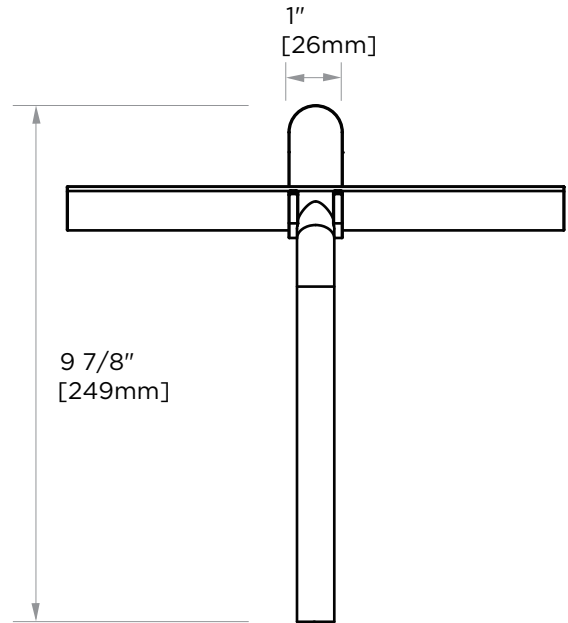

### SQUEEGEE 8.5"

#### KSQ-10

**PRODUCT NAME:** SQUEEGEE & BRACKET 8.5"

**PRODUCT CODE:** KSQ-10

**MATERIAL:** Brass construction

**STOCKED FINISHES:**

- Polished Chrome (99)
- Brushed Nickel (81)
- Polished Nickel (68)

**SPECIAL FINISHES AVAILABLE:** 26 options available. Please see our website for full list samples