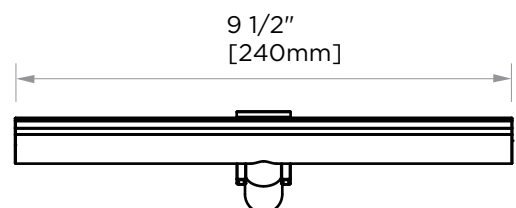

WARRANTY:

Lifetime Limited (Residential Use)
One Year (Commercial Use)

NOTE: Dimensions and specifications are subject to change without notice.