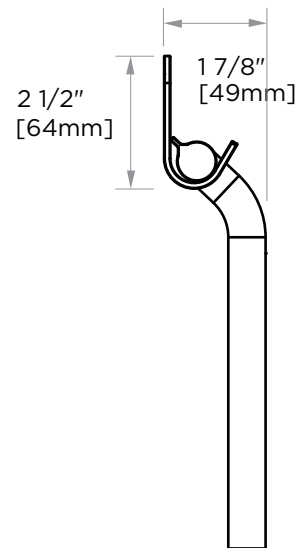

WARRANTY:

Lifetime Limited (Residential Use)
One Year (Commercial Use)

NOTE: Dimensions and specifications are subject to change without notice.