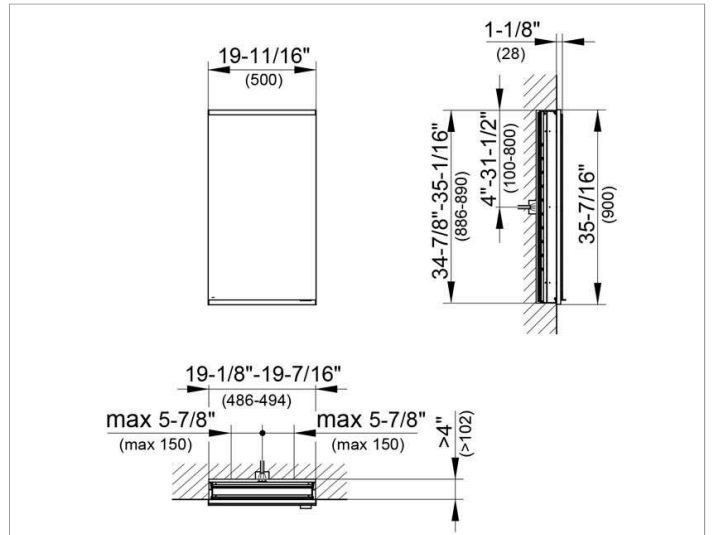

Royal Modular 2.0
80000051005000 Mirror cabinet

PRODUCT

DRAWING

SURFACE

silver anodized

DIMENSION

19,69 x 35,43 x 4,72 "

Warranty: KEUCO products are covered by a 5-year manufacturer's warranty, in effect from the date of purchase. During this time, proven product defects will be remedied free of charge. Warranty claims must be filed in writing, including a detailed description of the defect immediately after a defect has occurred. For a copy of our detailed product warranty policy, please contact us at office-usa@keuco.com.