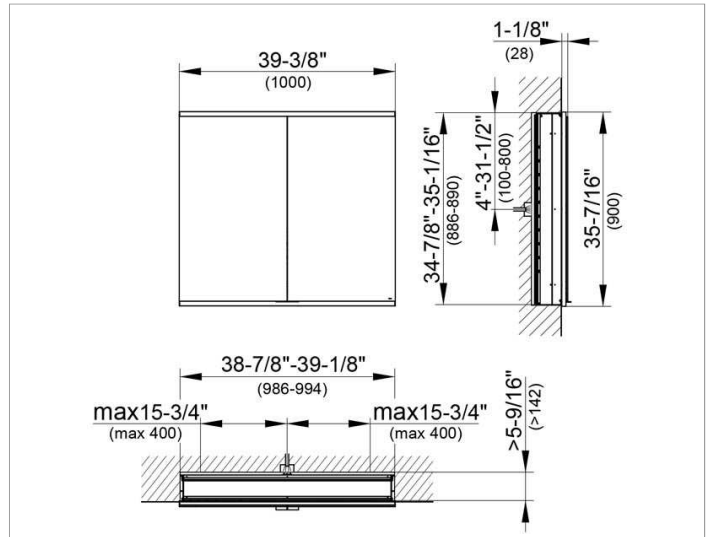

Royal Modular 2.0
800210101105200 Mirror cabinet

PRODUCT

DRAWING

EEK: A++, A+, A ,

SURFACE

silver anodized

DIMENSION

39,37 x 35,43 x 6,3 "