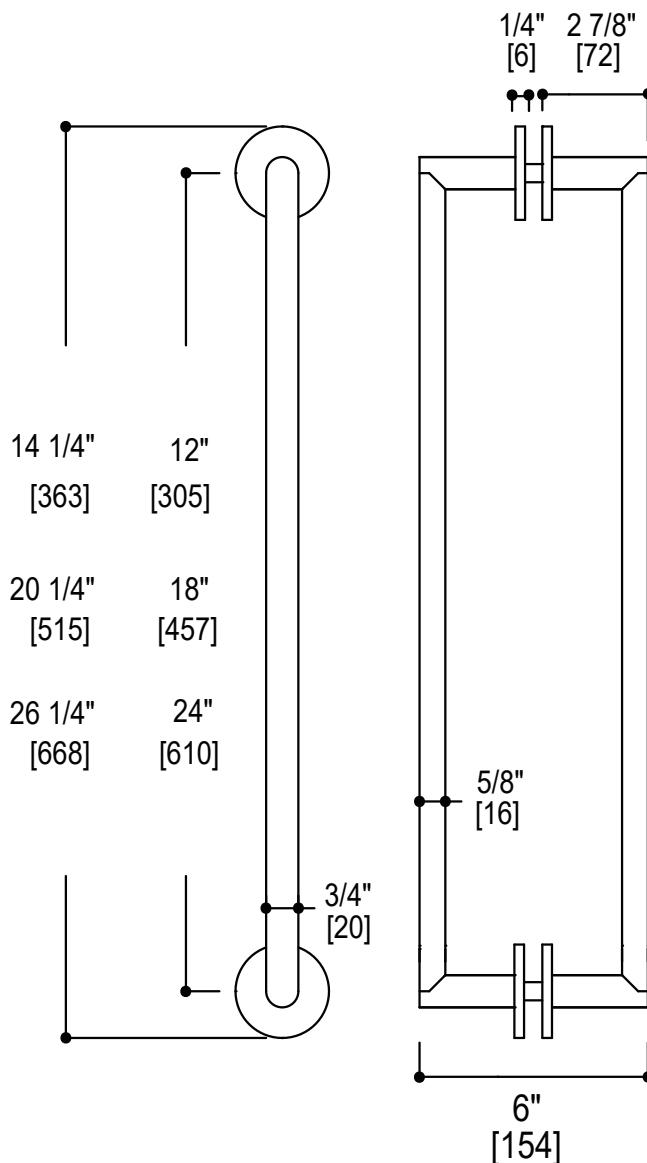

NOTE: Dimensions and specifications are subject to change without notice.