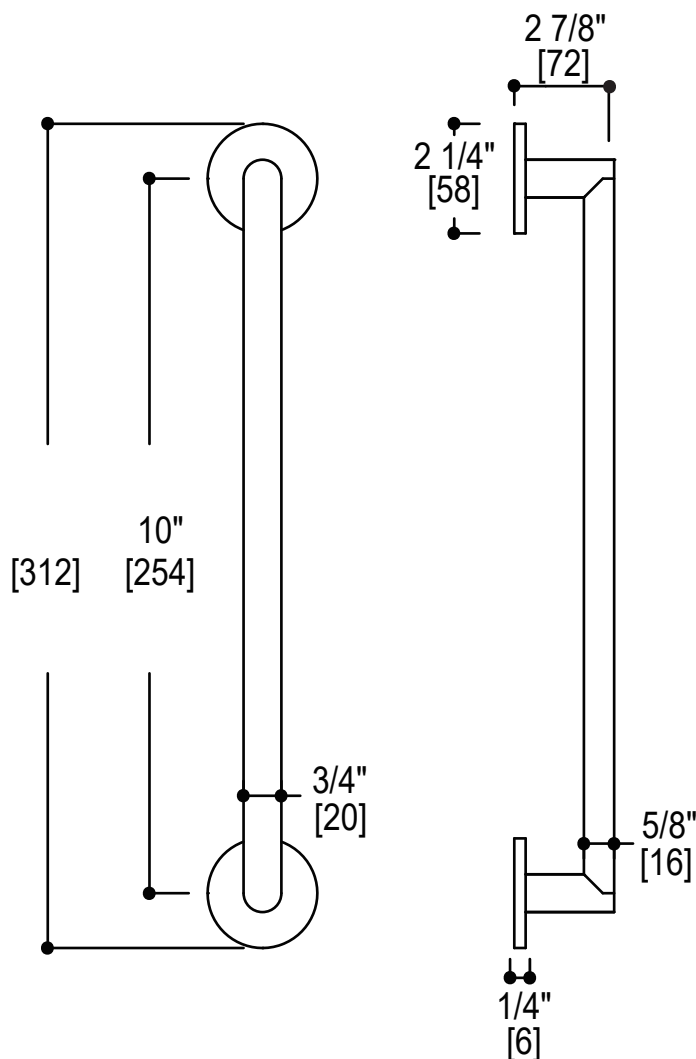

WARRANTY:

Lifetime Limited (Residential Use)
One Year (Commercial Use)

NOTE: Dimensions and specifications are subject to change without notice.