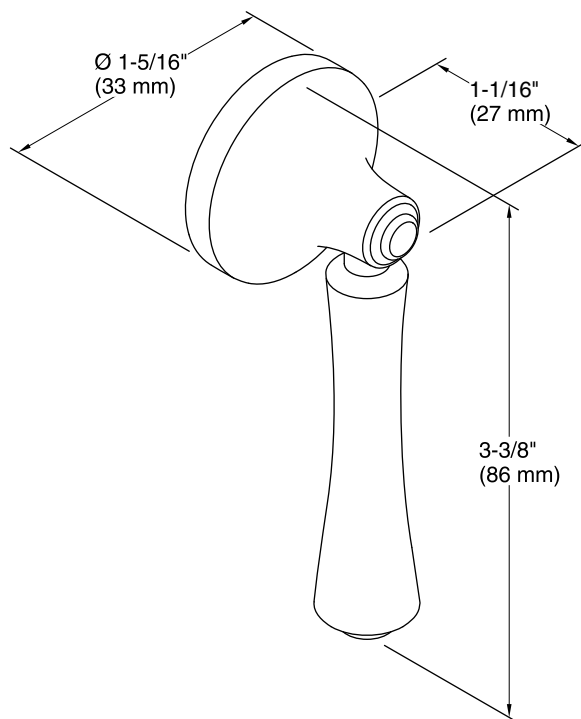

Features

- Premium metal construction for durability.
- KOHLER finishes resist corrosion and tarnish.
- For use with the K-3814-RA Corbelle™ two-piece toilet.

Codes/Standards

None Applicable

KOHLER® One-Year Limited Warranty

Technical Information

All product dimensions are nominal.

Notes

Install this product according to the installation instructions.