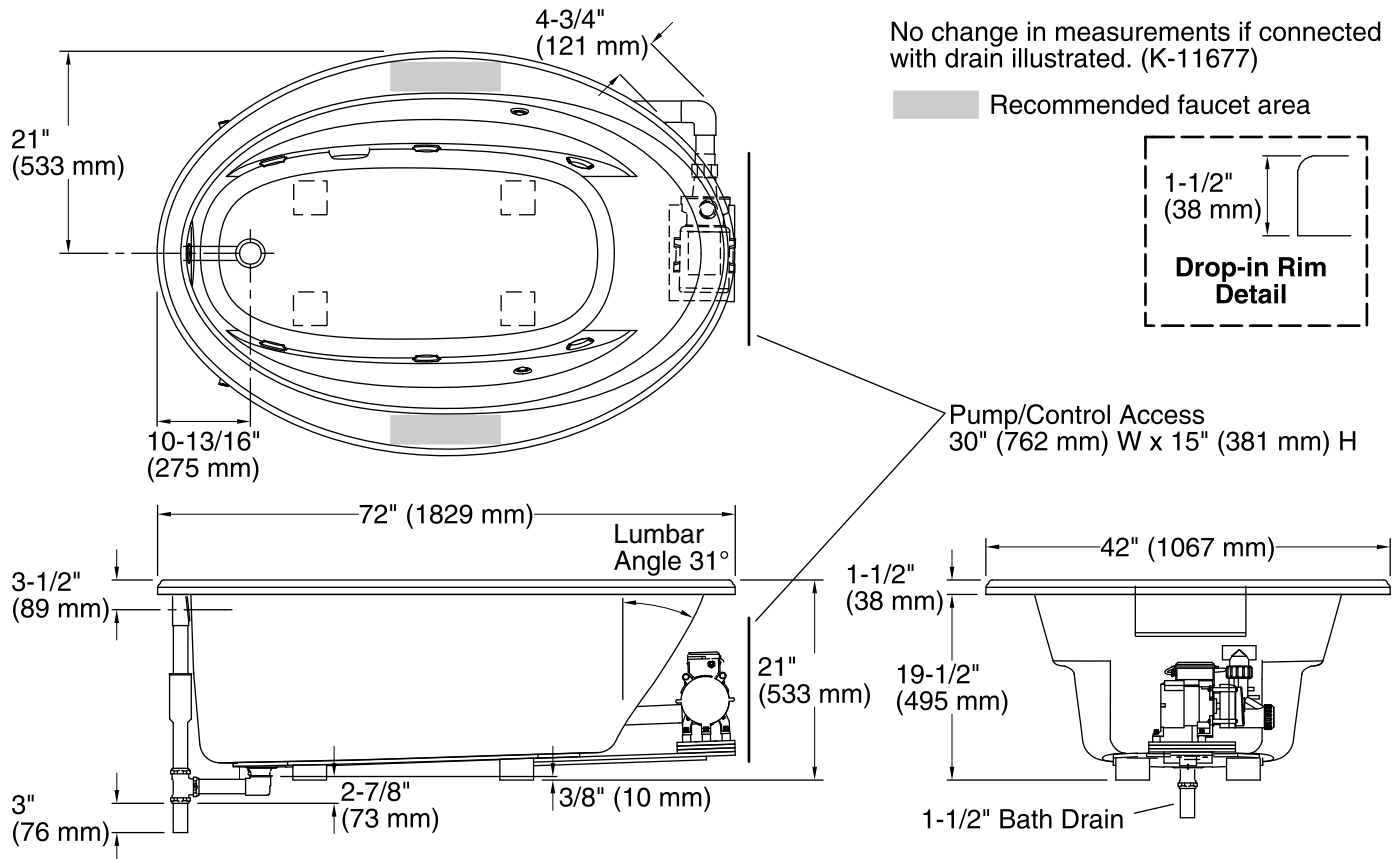

No change in measurements if connected with drain illustrated. (K-11677)

Recommended faucet area

Required Electrical Service

One dedicated circuit required, protected with Class A Ground-Fault Circuit-Interrupter (GFCI). Outside North America, this device may be known as a Residual Current Device (RCD).

Pump, Heated 120 V, 15 A, 60 Hz
Surface:

Technical Information

All product dimensions are nominal.

Installation:	Drop-in
Drain location:	End
Basin area, bottom:	55-1/4" x 23-1/2" (1403 mm x 597 mm)
Basin area, top:	64-1/2" x 32" (1638 mm x 813 mm)
Weight:	118 lbs (53.5 kg)
Minimum floor load:	37 lbs/ft² (180.6 kg/m²)
Water depth:	15" (381 mm)
Water capacity:	75 gal (283.9 L)
Template:	Drop-in, 1042557-7, required, included
Electrical component rating:	Pump: 120 V, 7 A, 60 Hz Heated Surface: 120 V, 0.5 A, 60 Hz, 65 W
Pump speed:	Single

Notes

Measure your actual product for rough-in details. Install this product according to the installation instructions.

The hot water supply should be 70% of the capacity of the bath or greater. Installations will vary.