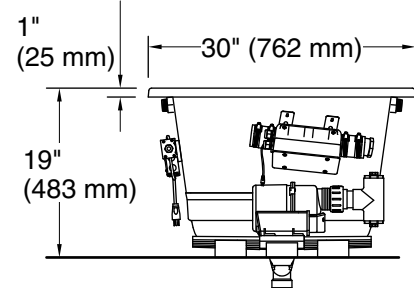

### K-1167-GHW

No change in measurements if connected with drain illustrated. (K-7271)

**Drop-in Rim Detail**

**Blower Motor Access**  
30" (762 mm) W x 15" (381 mm) H Min

1-1/2" Bath Drain

### Technical Information

All product dimensions are nominal.

Installation:	Drop-in, Undermount
Drain location:	End
Basin area, bottom:	42-3/8" x 20" (1076 mm x 508 mm)
Basin area, top:	54-3/8" x 24-5/16" (1381 mm x 618 mm)
Weight:	102 lbs (46.3 kg)
Minimum floor load:	50 lbs/ft <sup>2</sup> (244.1 kg/m <sup>2</sup> )
Water depth:	15-1/16" (383 mm)
Water capacity:	59.8 gal (226.4 L)
Cutout:	Drop-in, 59-1/2" x 28-1/2" (1511 mm x 724 mm)
Electrical component rating:	Blower: 120 V, 10 A, 60 Hz Heated Surface: 120 V, 0.5 A, 60 Hz, 65