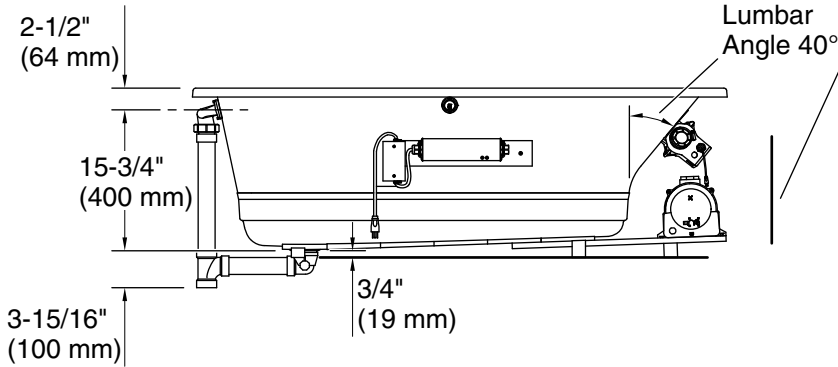

### K-1167-GHW

No change in measurements if connected with drain illustrated. (K-7271)

**Drop-in Rim Detail**

**Blower Motor Access**  
30" (762 mm) W x 15" (381 mm) H Min

1-1/2" Bath Drain