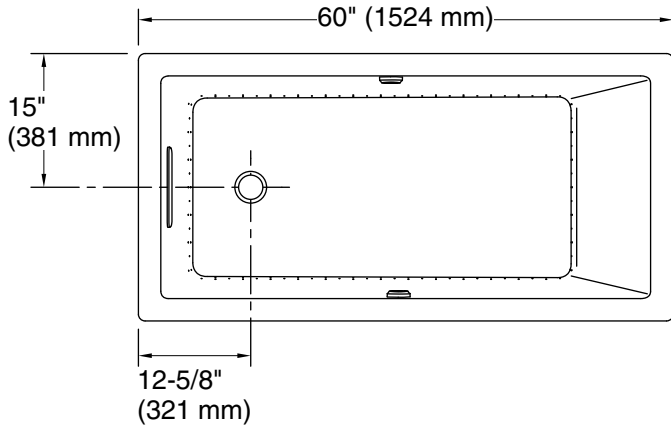

Underscore® Rectangle

60" x 30" Heated BubbleMassage™ air bath with Bask™

K-1167-GHW