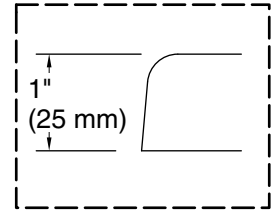

No change in measurements if connected with drain illustrated. (K-7271)

Drop-in Rim Detail

Blower Motor Access
30" (762 mm) W x 15" (381 mm) H Min