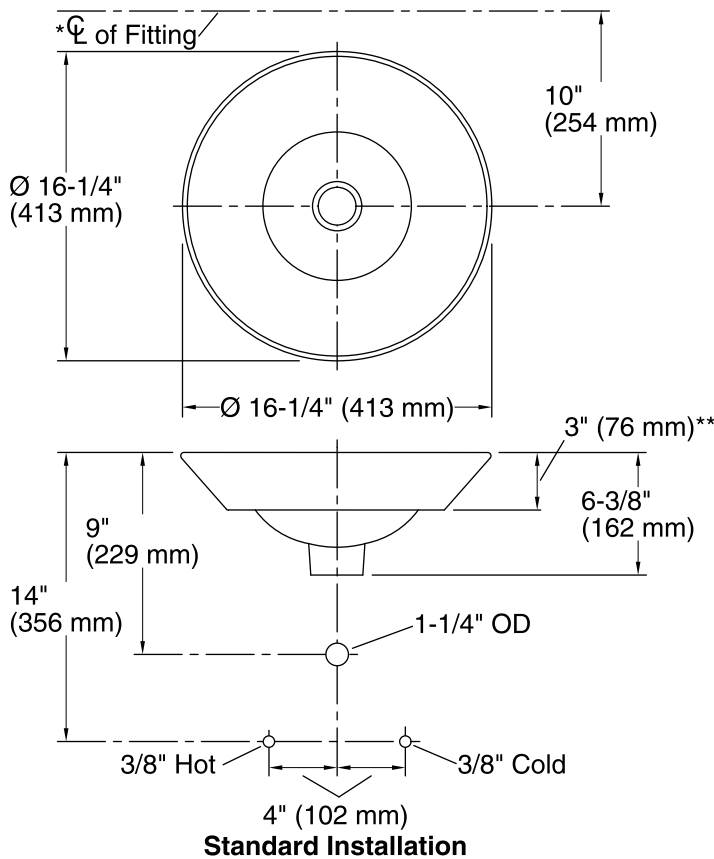

## Technical Information

All product dimensions are nominal.

Bowl configuration:	Single
Installation:	Vessel
Bowl area (Only):	Diameter: 15-7/8" (403 mm) Water depth: 4-1/4" (108 mm)
Drain hole:	1-3/4" (44 mm)
Template:	1002980-7, required, included

## Notes

Install this product according to the installation instructions.

\*Spout must be 5" (127 mm) long (min) for adequate clearance into the bathroom sink when installed with centerline as shown.

**NOTICE:** Countertop manufacturer or cutter must use the cut-out template provided with the product, or a current one provided by Kohler Co. (call 1-800-4-KOHLER). Kohler Co. is not responsible for cut-out errors when the incorrect cut-out template is used.