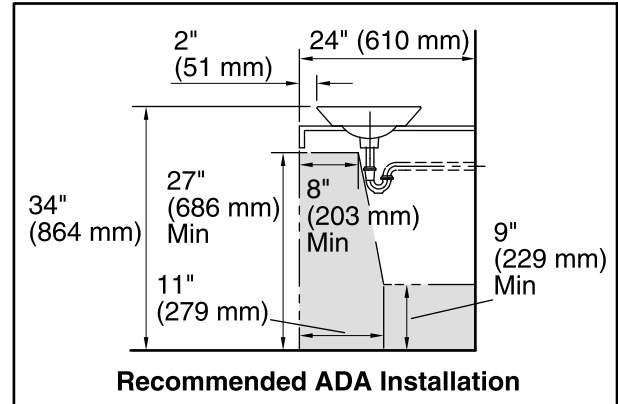

## Technical Information

All product dimensions are nominal.

Bowl configuration:	Single
Installation:	Vessel
Bowl area (Only):	Diameter: 15-7/8" (403 mm) Water depth: 4-1/4" (108 mm)
Drain hole:	1-3/4" (44 mm)
Template:	1002980-7, required, included