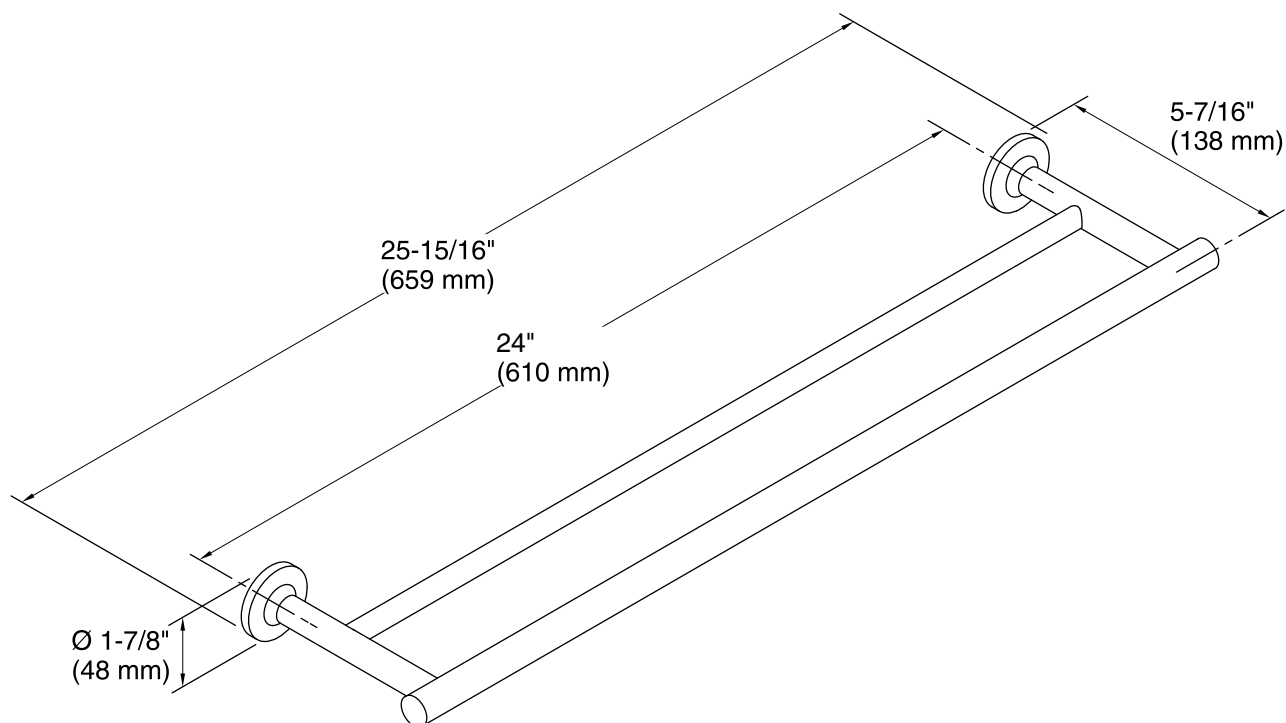

Technical Information

All product dimensions are nominal.

Material: Metal

Notes

Install this product according to the installation guide.

CAUTION: Risk of personal injury. Do not install these products in any area where they are likely to be used inadvertently as a grab bar or support bar. These products are not designed or intended for use as a grab bar or support bar.