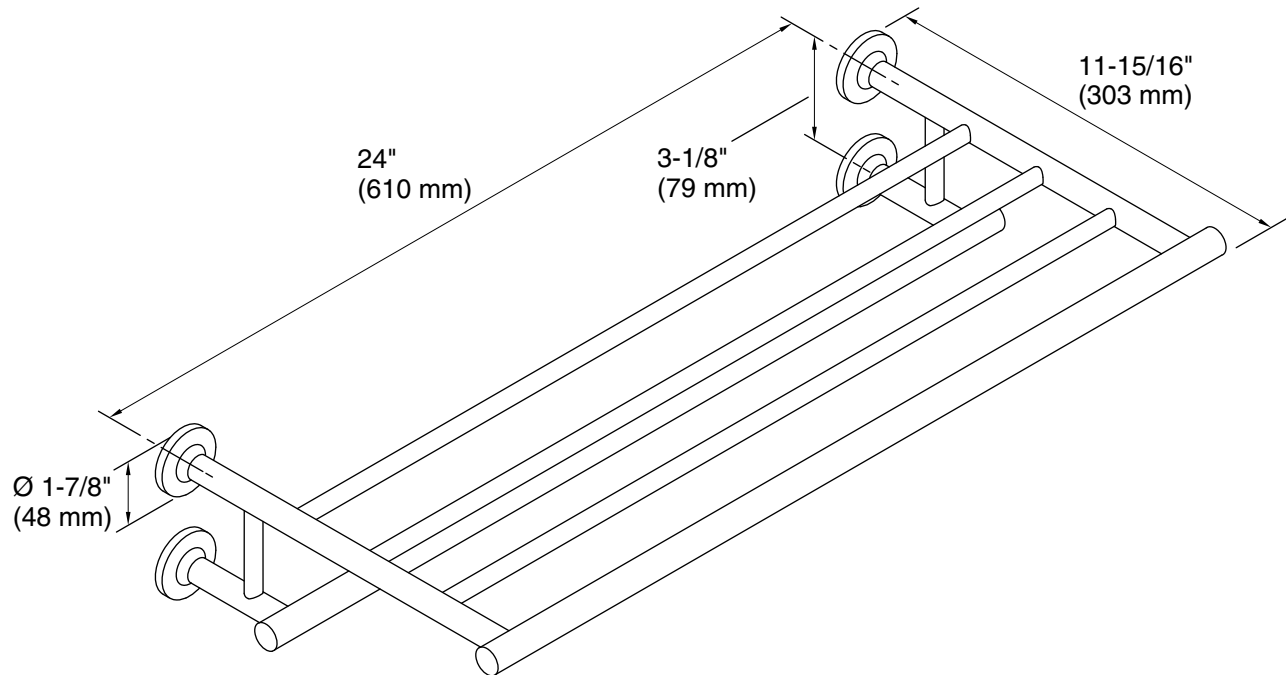

Technical Information

All product dimensions are nominal.

Installation Type: Wall-mount

Material: Metal

Notes

Install this product according to the installation guide.

CAUTION: Risk of personal injury. Do not install these products in any area where they are likely to be used inadvertently as a grab bar or support bar. These products are not designed or intended for use as a grab bar or support bar.