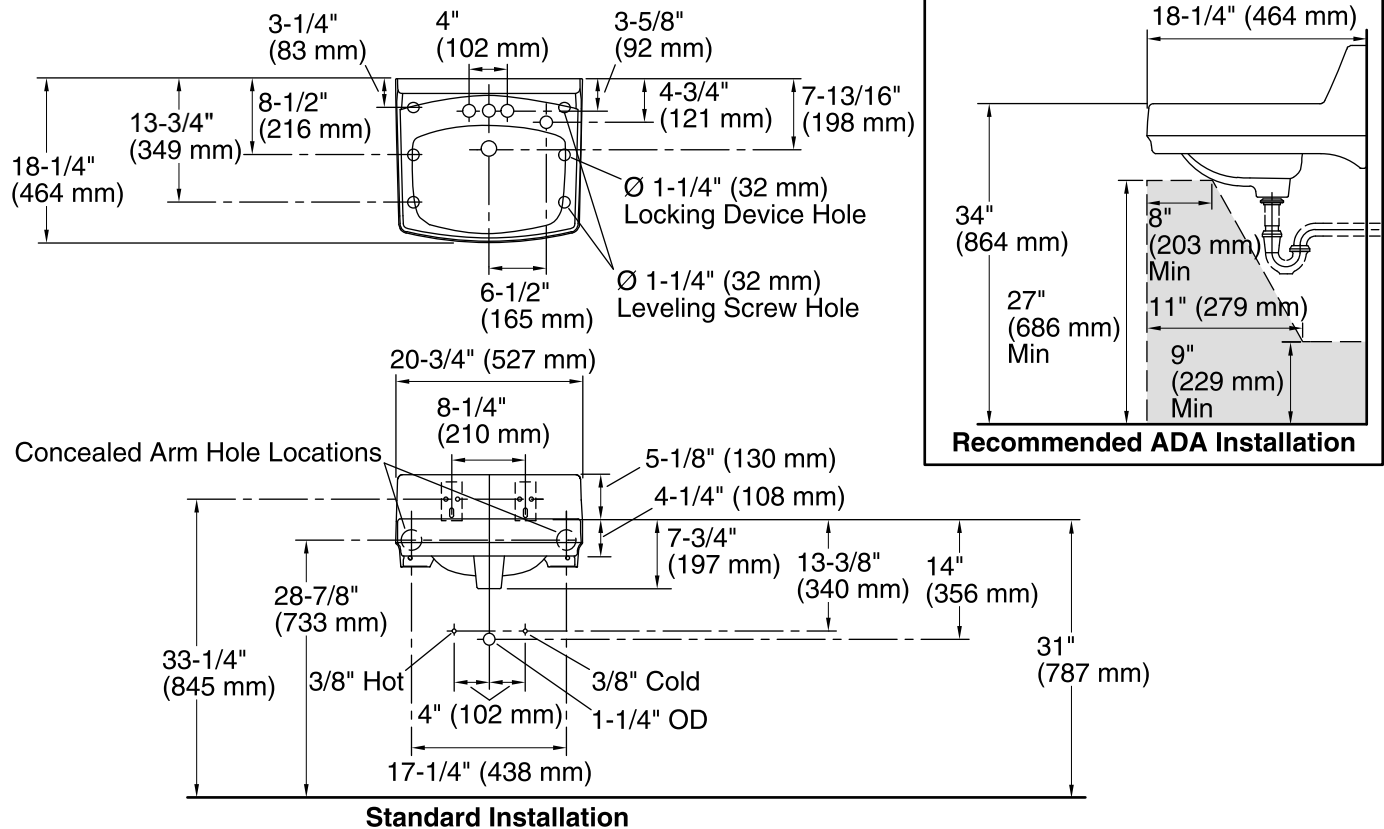

**Greenwich™**  
Wall-Mount Bathroom Sink  
**K-2032-R**

**Features**

- Made from premium materials that withstand high-volume usage
- Constructed of vitreous china
- 20-3/4"L x 18-1/4"W
- Wall-mount installation
- Faucet not included
- Includes wall hanger
- Drilled for concealed arm carrier

**Recommended Products/Accessories**

K-8998 P-Trap

**Included Components**

Additional Components:  
Hanger(s)

**ADA**

**Codes/Standards**

ASME A112.19.2/CSA B45.1  
ADA  
ICC/ANSI A117.1

**KOHLER® One-Year Limited Warranty**

### Technical Information

All product dimensions are nominal.

- Bowl configuration: Single
- Installation: Wall-mount
- Bowl area (Center): Length: 10" (254 mm)  
Width: 15" (381 mm)  
With overflow: Yes  
Water depth: 3-1/4" (83 mm)
- Number of deck holes: 4
- Faucet hole spacing: 4" (102 mm)
- Faucet hole(s): 1-1/4" (32 mm)
- Soap/Lotion hole: 1-1/4" (32 mm)
- Drain hole: 1-3/4" (44 mm)