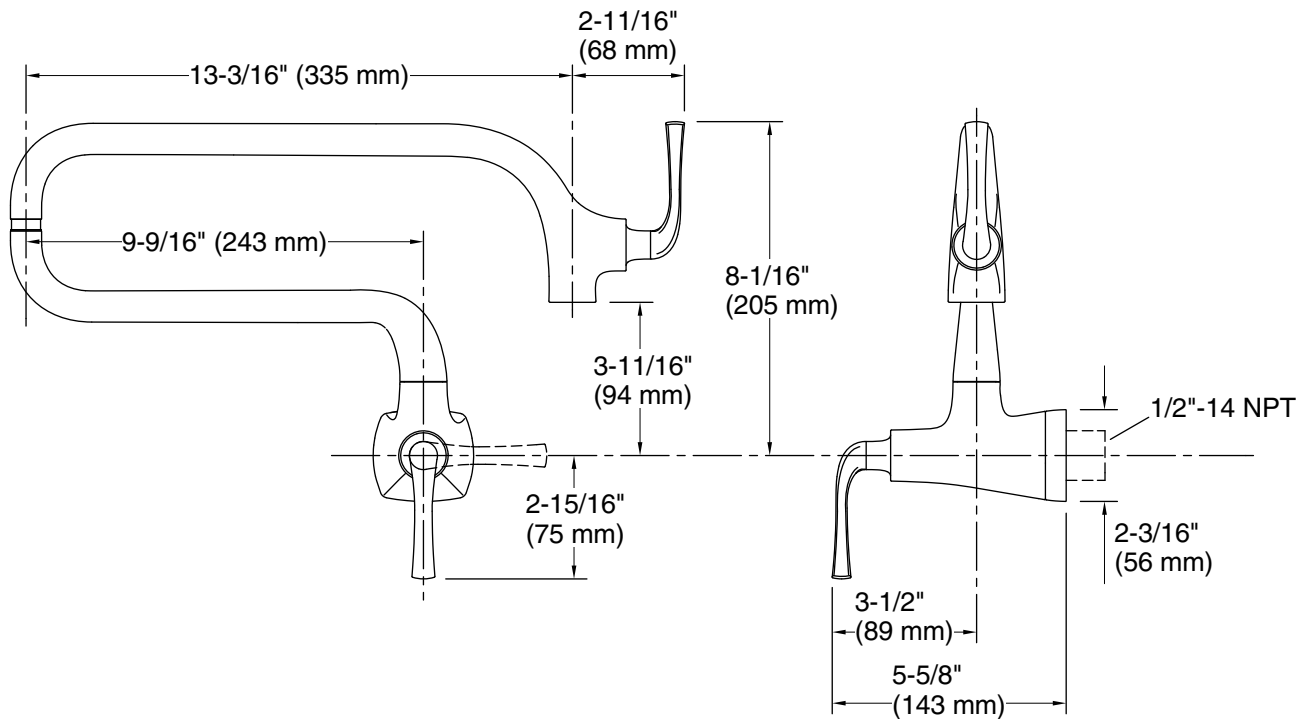

Features

- Articulating spout with 360-degree rotation offers superior clearance for filling pots on cooktops and ranges.
- 22-3/4 (578 mm) swing spout reach.
- 3.2 gpm (12.1 l/min) flow rate at 60 psi (4.14 bar).
- Single lever handle with main lever shutoff.
- KOHLER ceramic disc valves exceed industry longevity standards for a lifetime of durable performance.

Color	Code	Description
	CP	Polished Chrome
	VS	Vibrant® Stainless
	BL	Matte Black
	2MB	Vibrant® Brushed Moderne Brass

Technical Information

All product dimensions are nominal.

Faucet:

Flow rate: 3.2 gal/min (12.1 l/min)

Pressure: 60 psi (4.1 bar)

Drain included: No

Spout:

Spout reach: 22-3/4" (578 mm)

Notes

Install this product according to the installation instructions.