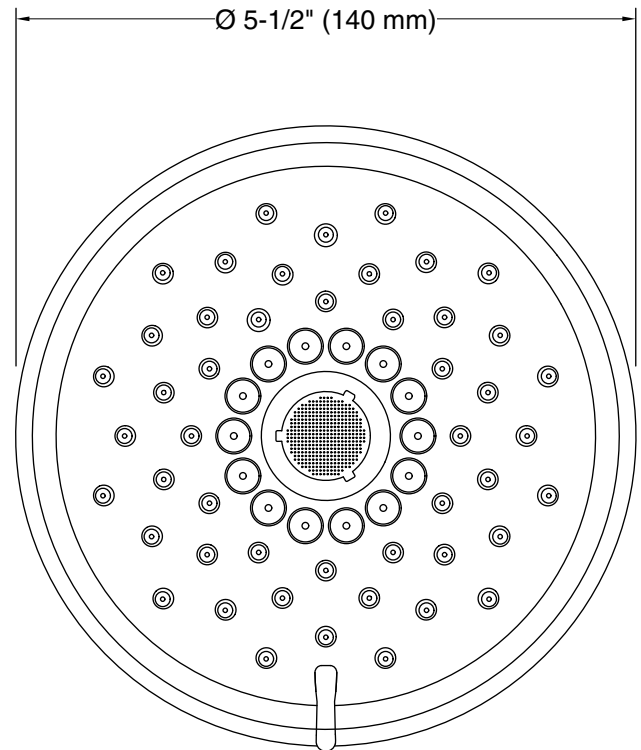

Material

- KOHLER finishes resist corrosion and tarnishing.

Installation

- 1/2-inch - 14 NPT connection.
- Wall-mount.

Recommended Products/Accessories

K-7397 Shower Arm and Flange
K-7395 Shower Arm and Flange
K-933 Shower Arm and Flange
K-934 Shower Arm and Flange

Technical Information

All product dimensions are nominal.

Showerhead/Body Spray:

Rated maximum flow: 2.5 gal/min (9.5 l/min)

Notes

Install this product according to the installation instructions.