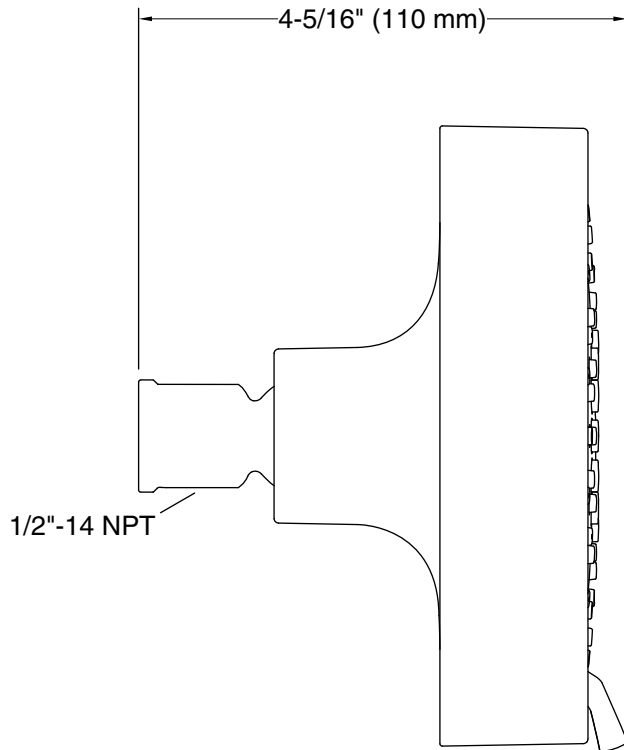

Material

- KOHLER finishes resist corrosion and tarnishing.

Installation

- 1/2-inch - 14 NPT connection.
- Wall-mount.

Recommended Products/Accessories

K-7397 Shower Arm and Flange
K-7395 Shower Arm and Flange
K-933 Shower Arm and Flange
K-934 Shower Arm and Flange

Technical Information

All product dimensions are nominal.

Showerhead/Body Spray:

Rated maximum flow: 2.5 gal/min (9.5 l/min)

Notes

Install this product according to the installation instructions.