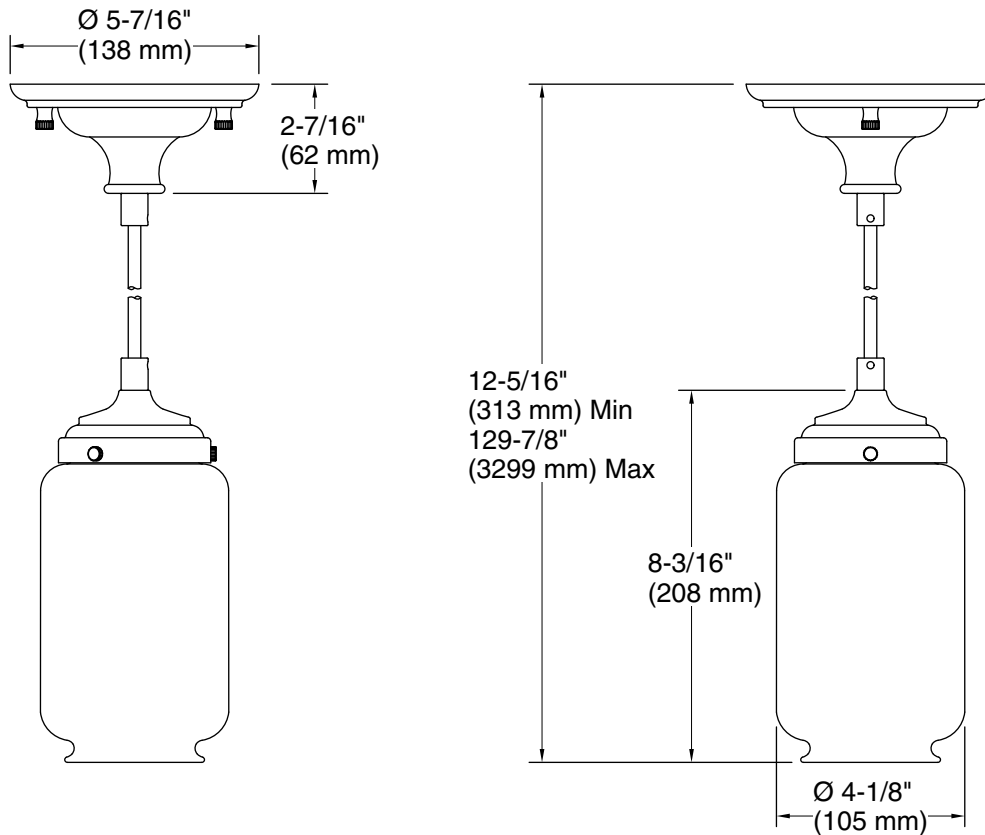

Required Electrical Service

One dedicated circuit required.

Lights: 120 V, 60 Hz

Technical Information

All product dimensions are nominal.

Installation Type: Ceiling-mount

Material: Brass

Number of Lights: 1

Lighting Type: Socket-based

Socket Type: E-26 Medium

Number of Shades: 2

Hanging Type: Cord

Height: $12\text{-}5/16"$ (312 mm) -

$129\text{-}7/8"$ (3299 mm)

Electrical component rating: Socket Rating: 60 Hz, 40 W, 450 Lumens, 3000K