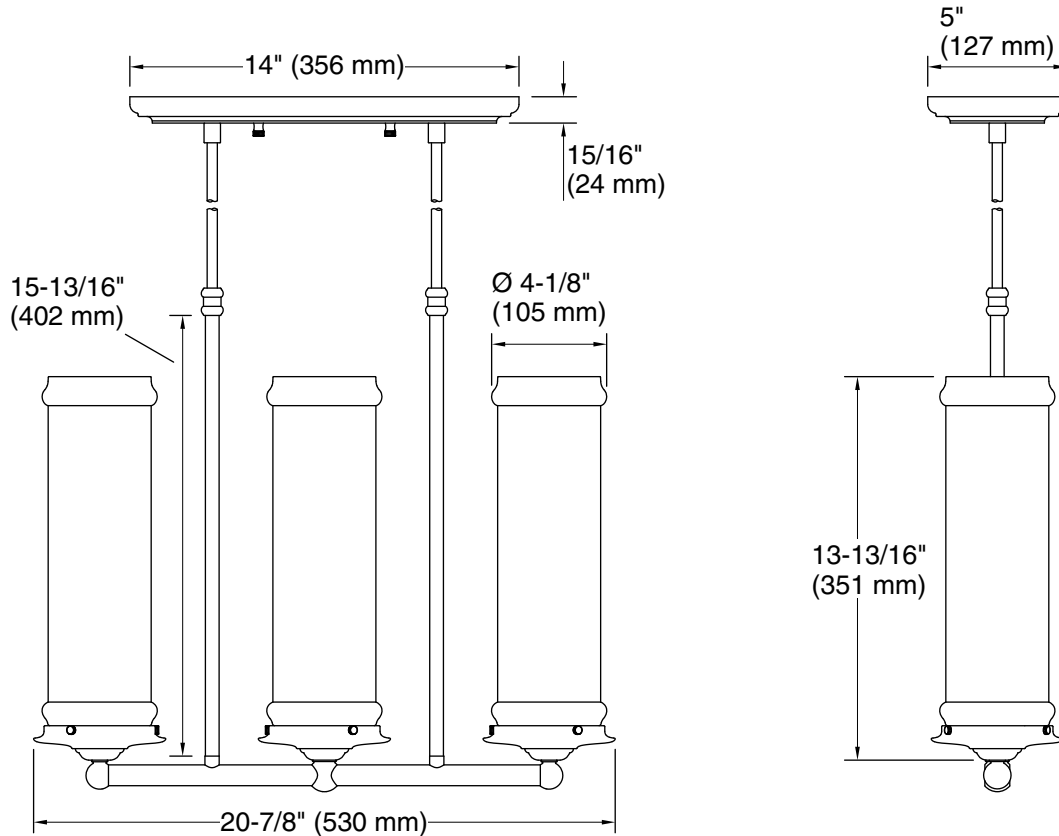

Required Electrical Service

One circuit required.

Lights: 120 V, 60 Hz

Technical Information

All product dimensions are nominal.

Installation Type: Ceiling-mount

Material: Brass

Number of Lights: 3

Lighting Type: Socket-based

Socket Type: E-12 Candelabra

Number of Shades: 3

Shade Type: Glass - clear

Hanging Type: Downrod

Downrod Detail: 4 x 12" (305 mm), 2 x 6" (152 mm)

Electrical component rating: Socket Rating: 60 Hz, 60 W, 1350 Lumens, 3000K