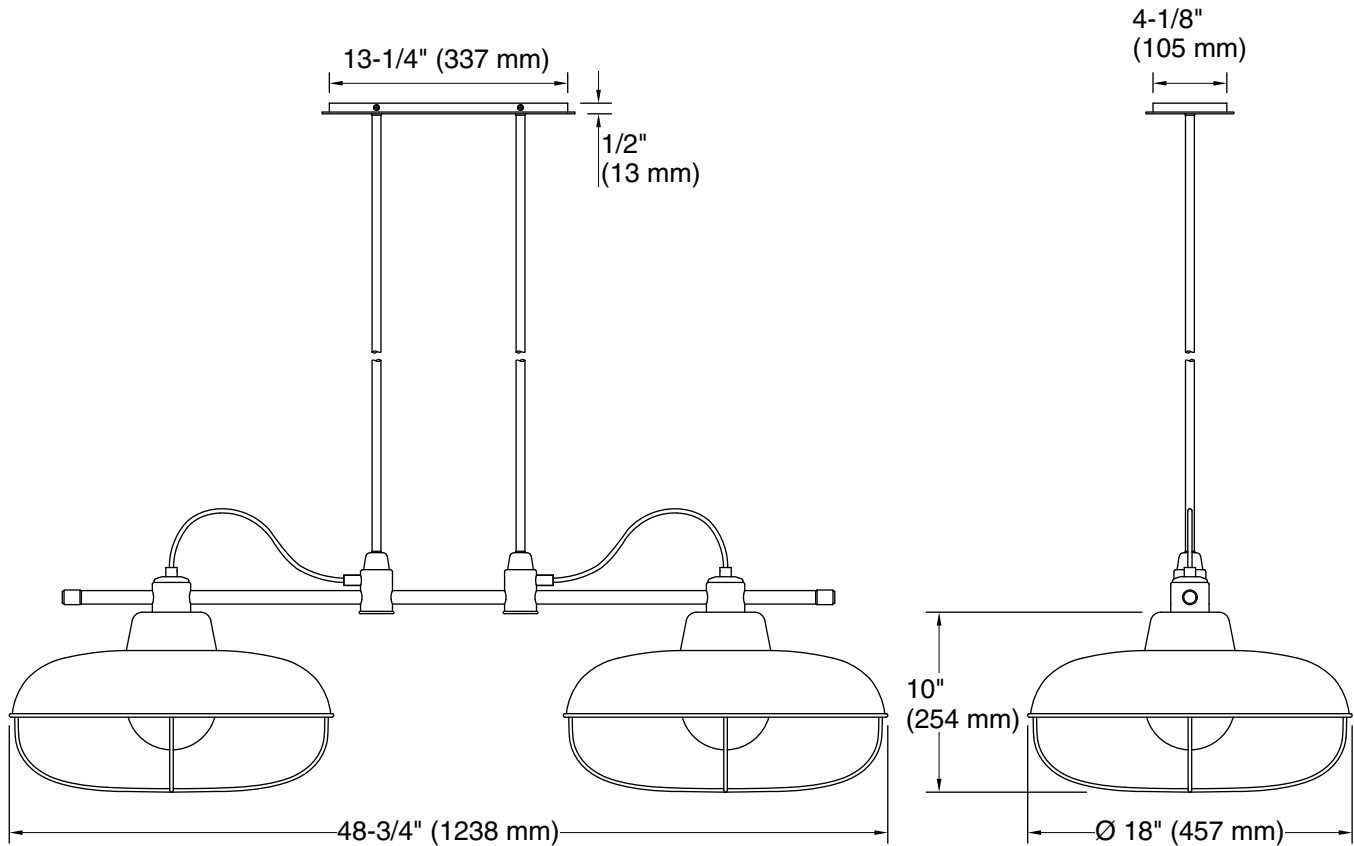

Modern Farm

Two-light XL linear

K-23661-CH02

Required Electrical Service

One circuit required.

Lights: 120 V, 60 Hz

Technical Information

All product dimensions are nominal.

Material: Steel

Number of Lights: 2

Lighting Type: Socket-based

Socket Type: E-26 Medium

Number of Shades: 2

Shade Type: Glass - clear

Hanging Type: Downrod

Downrod Detail: 2 x 3" (76 mm), 2 x 6" (152 mm), 2 x 12" (305 mm), 2 x 18" (457 mm)