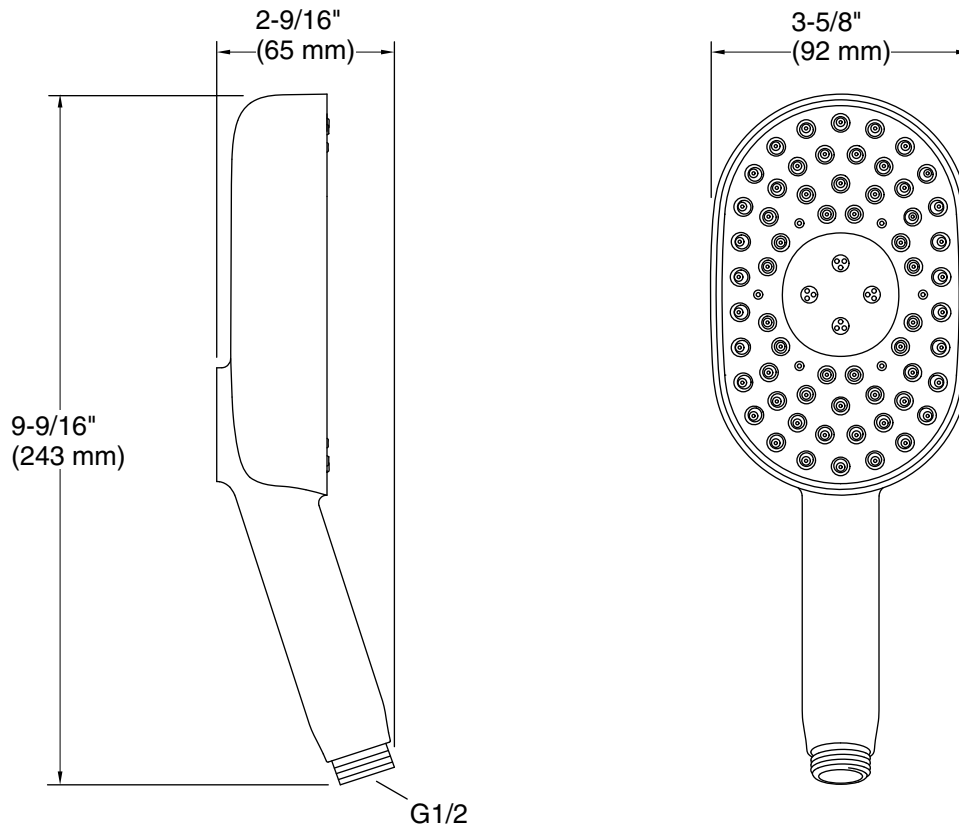

### Installation

- G 1/2 inlet connection
- Requires shower hose (sold separately)
- Bracket or slidebar required for wall-mount installation
- Deck-mount holder required for deck-mount installation

### Technical Information

All product dimensions are nominal.