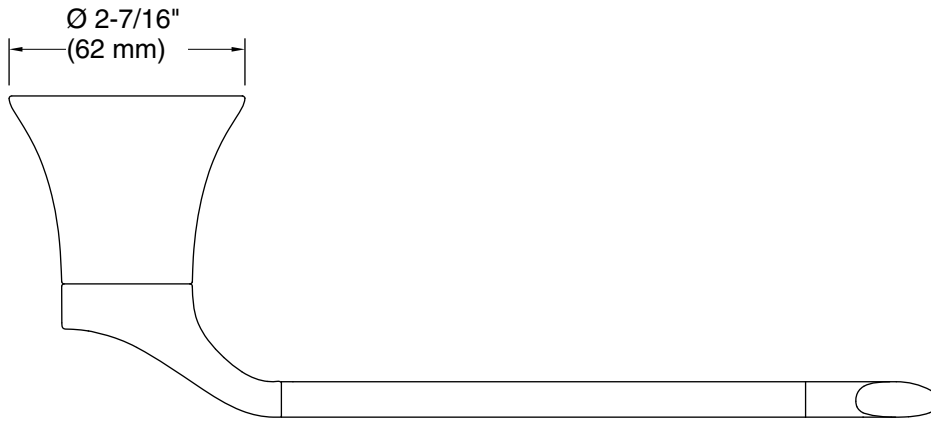

- K-31507-TA bath towel with Tatami weave, 30" x 58"
- K-31507-TE bath towel with Terry weave, 30" x 58"
- K-31507-TX bath towel with Textured weave, 30" x 58"
- K-23729 Stainless steel cleaner

Codes/Standards

Technical Information

All product dimensions are nominal.

Material: Zinc