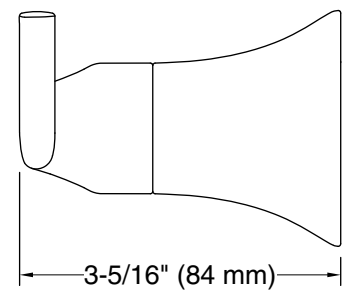

- K-31507-TA bath towel with Tatami weave, 30" x 58"
- K-31507-TE bath towel with Terry weave, 30" x 58"
- K-31507-TX bath towel with Textured weave, 30" x 58"
- K-23729 Stainless steel cleaner

Codes/Standards

Technical Information

All product dimensions are nominal.

Material: Zinc