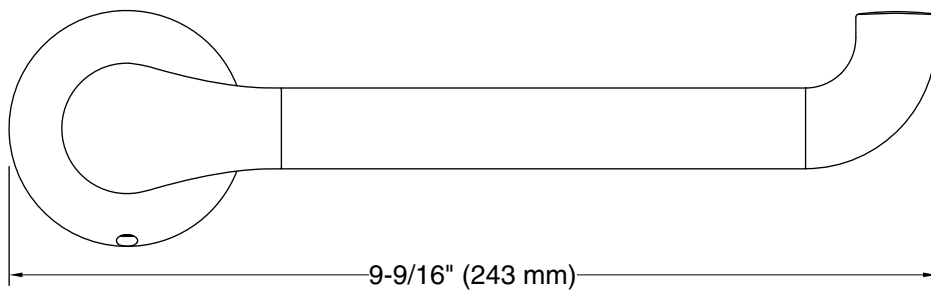

- K-31507-TA bath towel with Tatami weave, 30" x 58"
- K-31507-TE bath towel with Terry weave, 30" x 58"
- K-31507-TX bath towel with Textured weave, 30" x 58"
- K-23729 Stainless steel cleaner

Codes/Standards

Technical Information

All product dimensions are nominal.

Material: Zinc