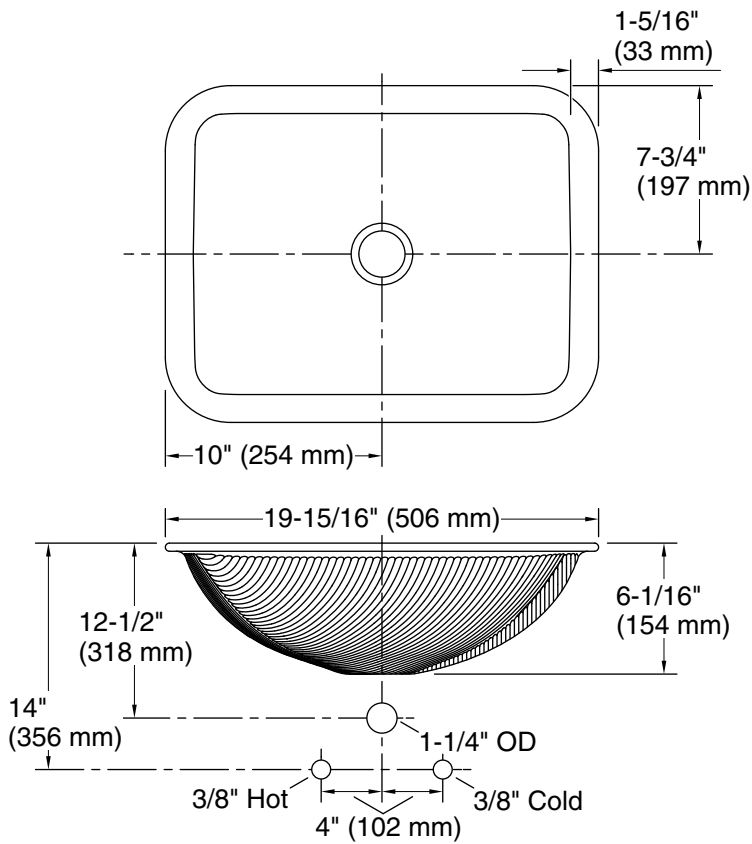

Color	Code	Description
-------	------	-------------

B11	Ice
-----	-----

Recommended ADA Installation

Technical Information

All product dimensions are nominal.

Bowl configuration:	Single
Installation:	Undermount
Min. base cabinet width:	13" (330 mm)
Bowl area (Only):	Length: 17-3/8" (441 mm) Width: 13" (330 mm) Bowl depth: 5-5/16" (135 mm) Water depth: 5-5/16" (135 mm)
Drain hole:	1-11/16" (43 mm)
Template:	Undermount, 1281904-7, required, included