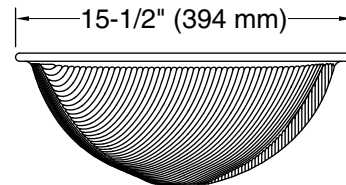

Color	Code	Description
-------	------	-------------

B11	Ice
-----	-----

Recommended ADA Installation

Technical Information

All product dimensions are nominal.

Bowl configuration:	Single
Installation:	Undermount
Min. base cabinet width:	13" (330 mm)
Bowl area (Only):	Length: 17-3/8" (441 mm) Width: 13" (330 mm) Bowl depth: 5-5/16" (135 mm) Water depth: 5-5/16" (135 mm)
Drain hole:	1-11/16" (43 mm)
Template:	Undermount, 1281904-7, required, included