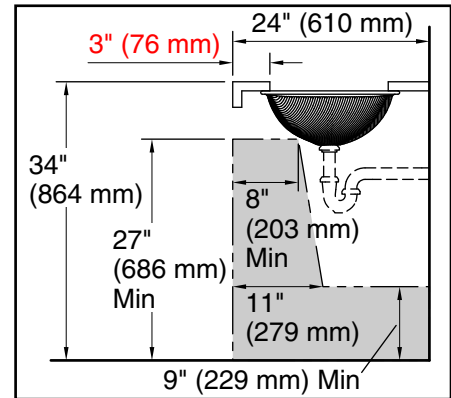

Color	Code	Description
-------	------	-------------

B11	Ice
-----	-----

Recommended ADA Installation

Technical Information

All product dimensions are nominal.

Bowl configuration:	Single
Installation:	Undermount
Min. base cabinet width:	13" (330 mm)
Bowl area (Only):	Length: 17-3/8" (441 mm) Width: 13" (330 mm) Bowl depth: 5-5/16" (135 mm) Water depth: 5-5/16" (135 mm)
Drain hole:	1-11/16" (43 mm)
Template:	Undermount, 1281904-7, required, included