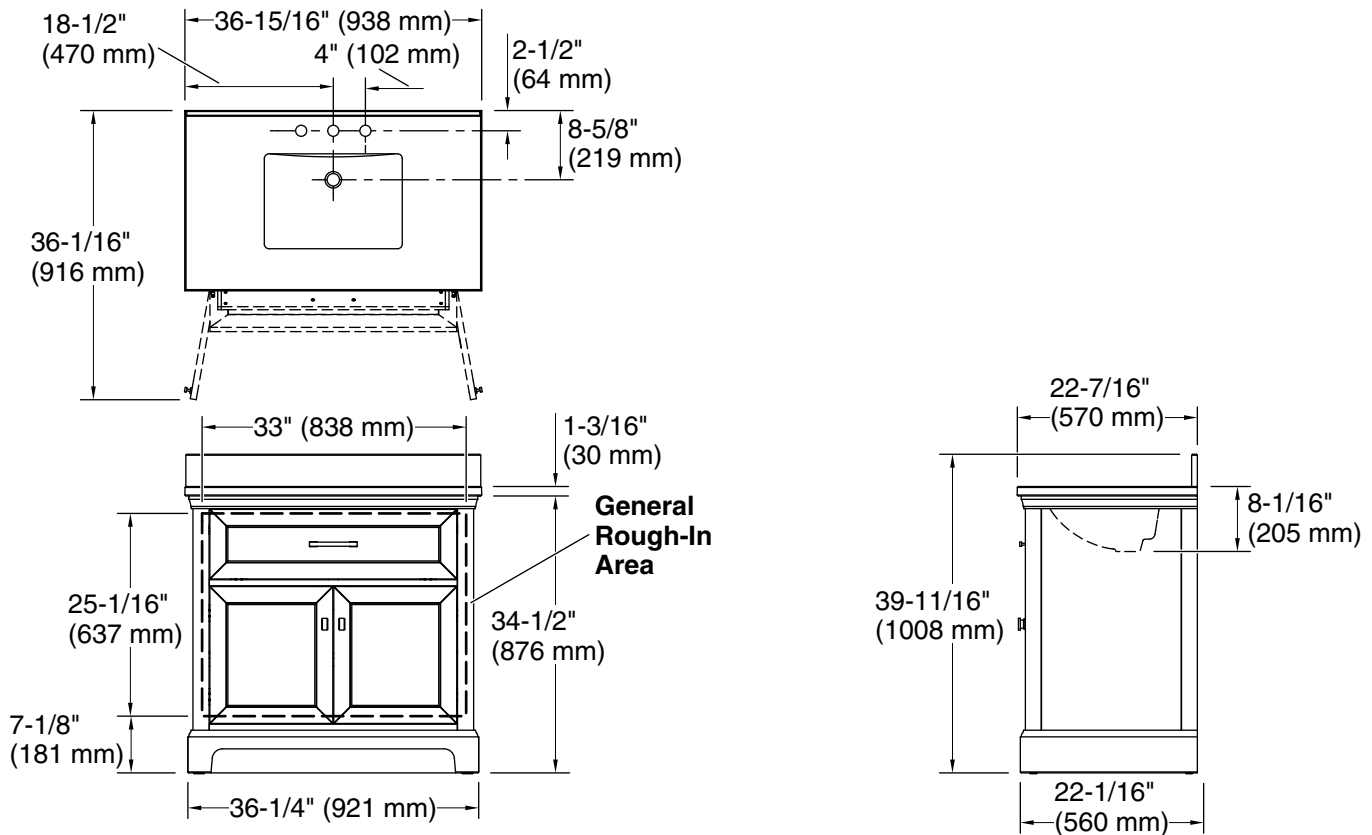

Features

- Set includes cabinet, precut quartz vanity top, backsplash, sink, cabinet hardware
- Convenient tilt-down drawer for storing smaller, frequently-used items
- Three-way adjustable slow-close door hinges for easy cabinet access
- 20" (508 mm) cabinet interior provides ample storage space
- Finish-matched cabinet interior offers generous clearance for plumbing
- Vanity top has 8" (203 mm) widespread faucet holes; requires deck-mount faucet (sold separately)
- Brushed Nickel hardware included on White vanities, Brushed Brass hardware on Dark Warm Grey and Tidal Blue vanities, and Matte Black hardware on Light Oak vanities.

Technical Information

All product dimensions are nominal.

Notes

Install this product according to the installation instructions.

Select the type of fastener based upon the wall material. Two 250 lb (113.4 kg) minimum load bearing fasteners are recommended.