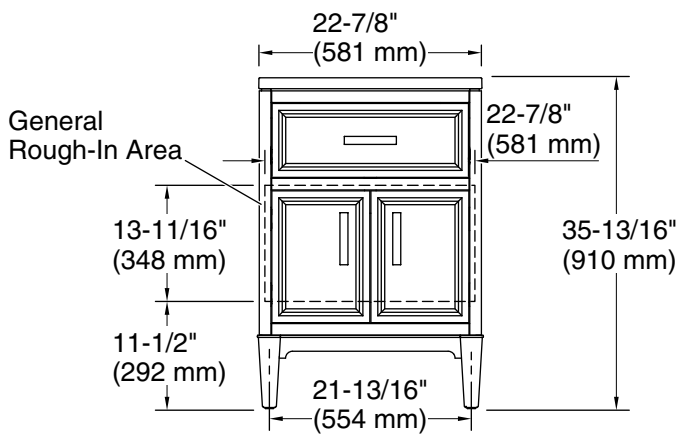

Features

- One full-extension 12¾" (325 mm) drawer with soft-close side-mount slides.
- Three-way adjustable soft-close door hinges with 100° opening capability for easy cabinet access.
- 18" (457 mm) cabinet interior provides ample storage space.
- Finish-matched cabinet interior offers generous clearance for plumbing.
- Quartz vanity top adds beauty and long-lasting durability.
- Customize your storage with optional accessories such as floor liners, drawer organizers, and perfectly sized containers (sold separately).
- Coordinates with K-33550 upgraded hardware finishes, K-25814 quartz backsplash, and K-25819 quartz side splash (sold separately).

Technical Information

All product dimensions are nominal.

Notes

Install this product according to the installation instructions.