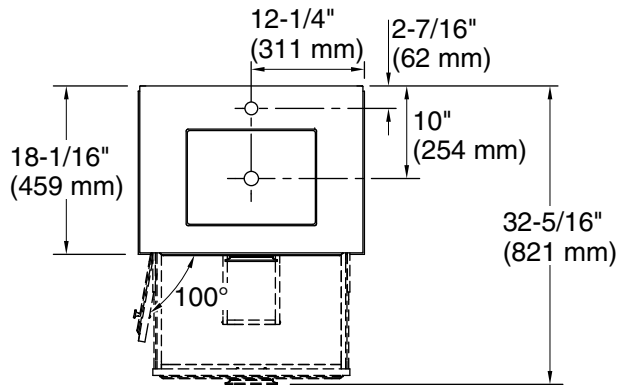

Features

- One full-extension 12¾" (325 mm) drawer with soft-close side-mount slides.
- Three-way adjustable soft-close door hinges with 100° opening capability for easy cabinet access.
- 18" (457 mm) cabinet interior provides ample storage space.
- Finish-matched cabinet interior offers generous clearance for plumbing.
- Quartz vanity top adds beauty and long-lasting durability.
- Customize your storage with optional accessories such as floor liners, drawer organizers, and perfectly sized containers (sold separately).
- Coordinates with K-33550 upgraded hardware finishes, K-25814 quartz backsplash, and K-25819 quartz side splash (sold separately).

K-25819 4" x 18" quartz side splash

Codes/Standards

ASME A112.19.2/CSA B45.1
EPA TSCA Title VI
CARB P2

KOHLER® One-Year Limited Warranty

See website for detailed warranty information.

Waste Pipe Location Information

Technical Information

All product dimensions are nominal.

Notes

Install this product according to the installation instructions.