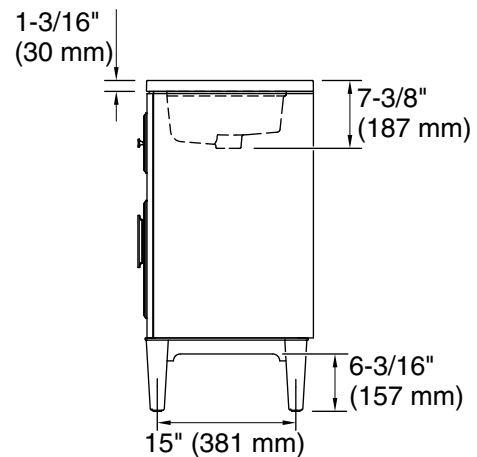

Features

- One full-extension 12¾" (325 mm) drawer with soft-close side-mount slides.
- Three-way adjustable soft-close door hinges with 100° opening capability for easy cabinet access.
- 18" (457 mm) cabinet interior provides ample storage space.
- Finish-matched cabinet interior offers generous clearance for plumbing.
- Quartz vanity top adds beauty and long-lasting durability.
- Customize your storage with optional accessories such as floor liners, drawer organizers, and perfectly sized containers (sold separately).
- Coordinates with K-33550 upgraded hardware finishes, K-25814 quartz backsplash, and K-25819 quartz side splash (sold separately).

K-25814 4" x 24" quartz backsplash
K-33585
K-33586
K-33587
K-33588
K-27933
K-29747
K-33548-ASB 70" x 24" linen tower
K-33549-ASB 28" x 24" wall cabinet
K-33550 5½" cabinet pull

Optional Products/Accessories

K-25819 4" x 18" quartz side splash

Codes/Standards

ASME A112.19.2/CSA B45.1
EPA TSCA Title VI
CARB P2

KOHLER® One-Year Limited Warranty

See website for detailed warranty information.

Waste Pipe Location Information

Technical Information

All product dimensions are nominal.

Notes

Install this product according to the installation instructions.