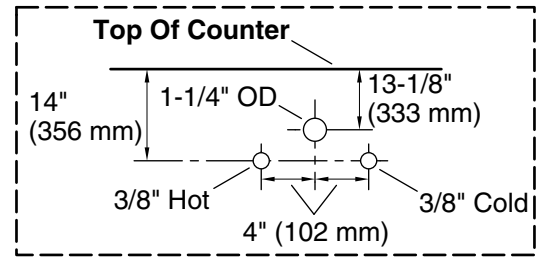

Features

- One full-extension 12¾" (325 mm) drawer with soft-close side-mount slides.
- Three-way adjustable soft-close door hinges with 100° opening capability for easy cabinet access.
- 18" (457 mm) cabinet interior provides ample storage space.
- Finish-matched cabinet interior offers generous clearance for plumbing.
- Quartz vanity top adds beauty and long-lasting durability.
- Customize your storage with optional accessories such as floor liners, drawer organizers, and perfectly sized containers (sold separately).
- Coordinates with K-33550 upgraded hardware finishes, K-25814 quartz backsplash, and K-25819 quartz side splash (sold separately).

K-25819 4" x 18" quartz side splash

Codes/Standards

ASME A112.19.2/CSA B45.1
EPA TSCA Title VI
CARB P2

KOHLER® One-Year Limited Warranty

See website for detailed warranty information.

Waste Pipe Location Information

Technical Information

All product dimensions are nominal.

Notes

Install this product according to the installation instructions.