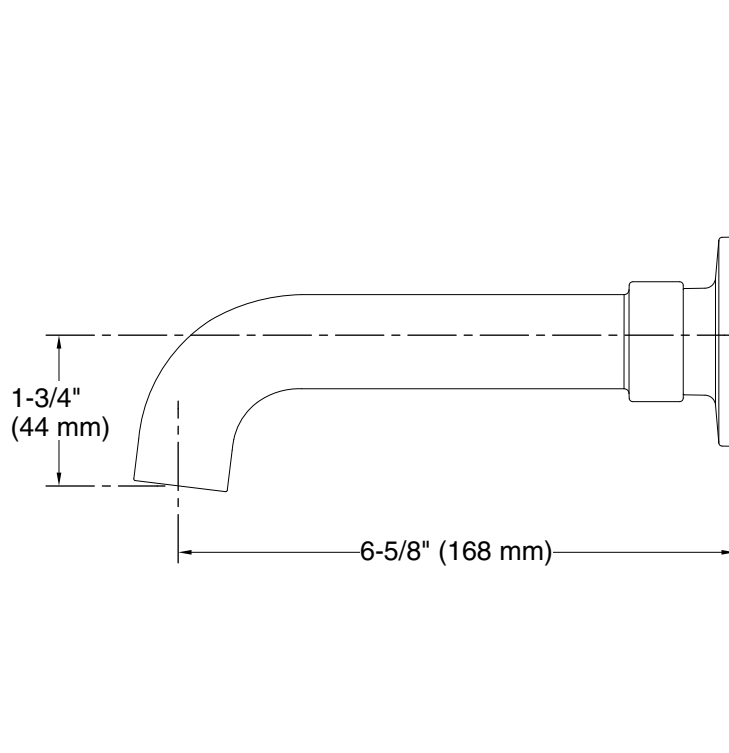

Technical Information

All product dimensions are nominal.

Drain included: No

Notes

Install this product according to the installation instructions.