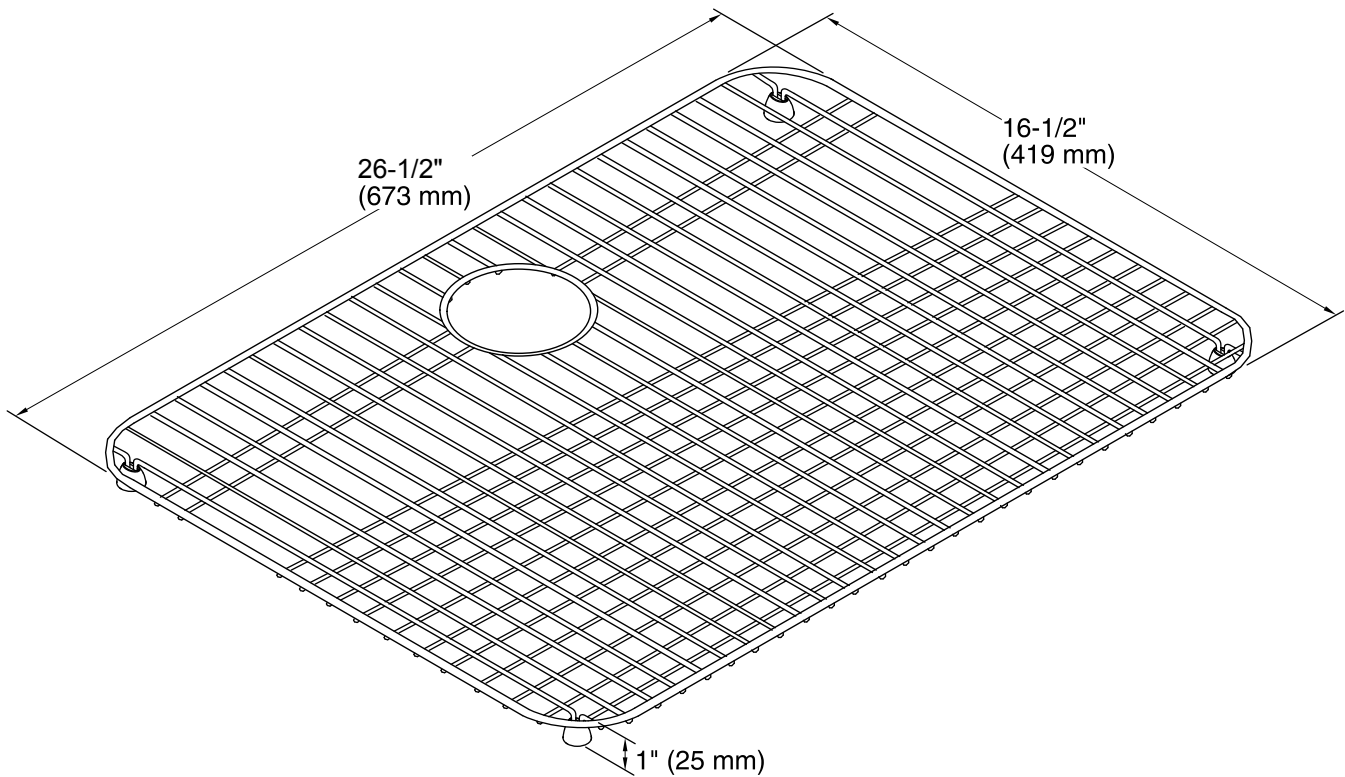

Features

- Fits in the bowl of the K-12700 Gilford kitchen sink.
- Durable stainless-steel construction.
- Helps protect sink surface from daily wear.
- Dishwasher safe.
- Padded feet provide cushioning.

Color	Code	Description
	ST	Stainless Steel
	0	White

Technical Information

All product dimensions are nominal.

Material: Steel