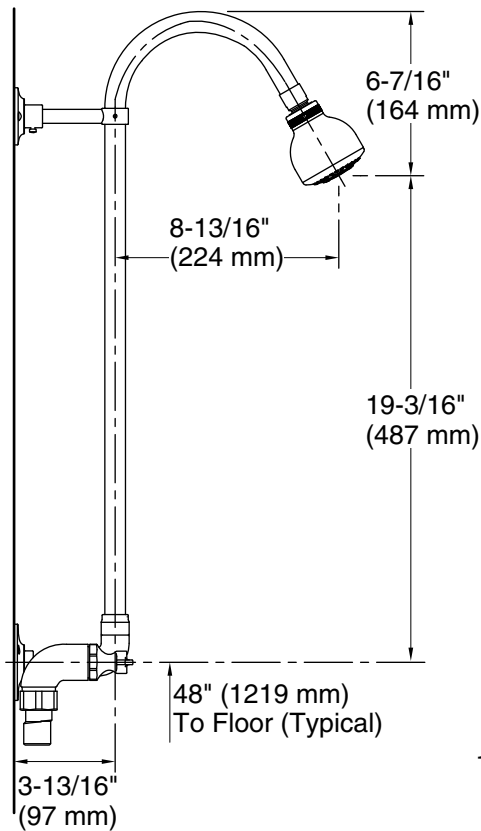

Features

- Solid brass construction for durability and reliability.
- 8" (203 mm) centers.
- 1/4-turn full brass ceramic valve.
- Includes Coralais® showerhead with 1.75 gal/min (6.6 l/min) maximum flow rate [max at 60 psi (4.14 bar)]; 30% more water saving than 2.5 gpm showerheads.
- 2-7/16" vandal-proof metal lever handles.
- Drain not included.

Color	Code	Description
-------	------	-------------

	CP	Polished Chrome
--	----	-----------------

Technical Information

All product dimensions are nominal.

Valve body: Cast brass

Drain included: No

Showerhead/Body Spray: