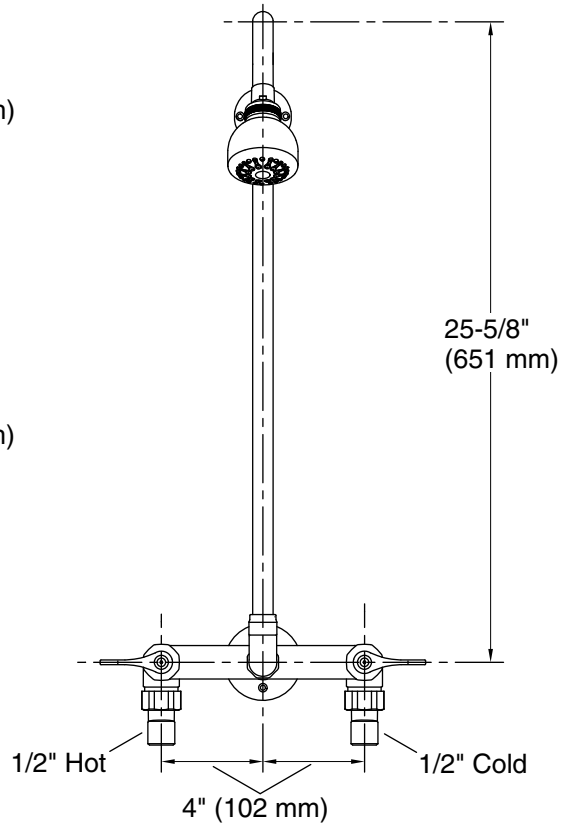

Features

- Solid brass construction for durability and reliability.
- 8" (203 mm) centers.
- 1/4-turn full brass ceramic valve.
- Includes Coralais® showerhead with 1.75 gal/min (6.6 l/min) maximum flow rate [max at 60 psi (4.14 bar)]; 30% more water saving than 2.5 gpm showerheads.
- 2-7/16" vandal-proof metal lever handles.
- Drain not included.

Color	Code	Description
-------	------	-------------

	CP	Polished Chrome
--	----	-----------------

Technical Information

All product dimensions are nominal.

Valve body: Cast brass

Drain included: No

Showerhead/Body Spray: