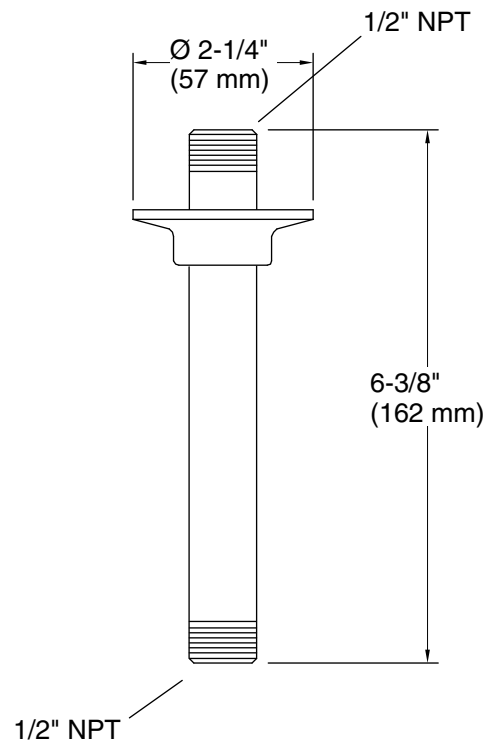

Technical Information

All product dimensions are nominal.

Notes

Install this product according to the installation instructions.