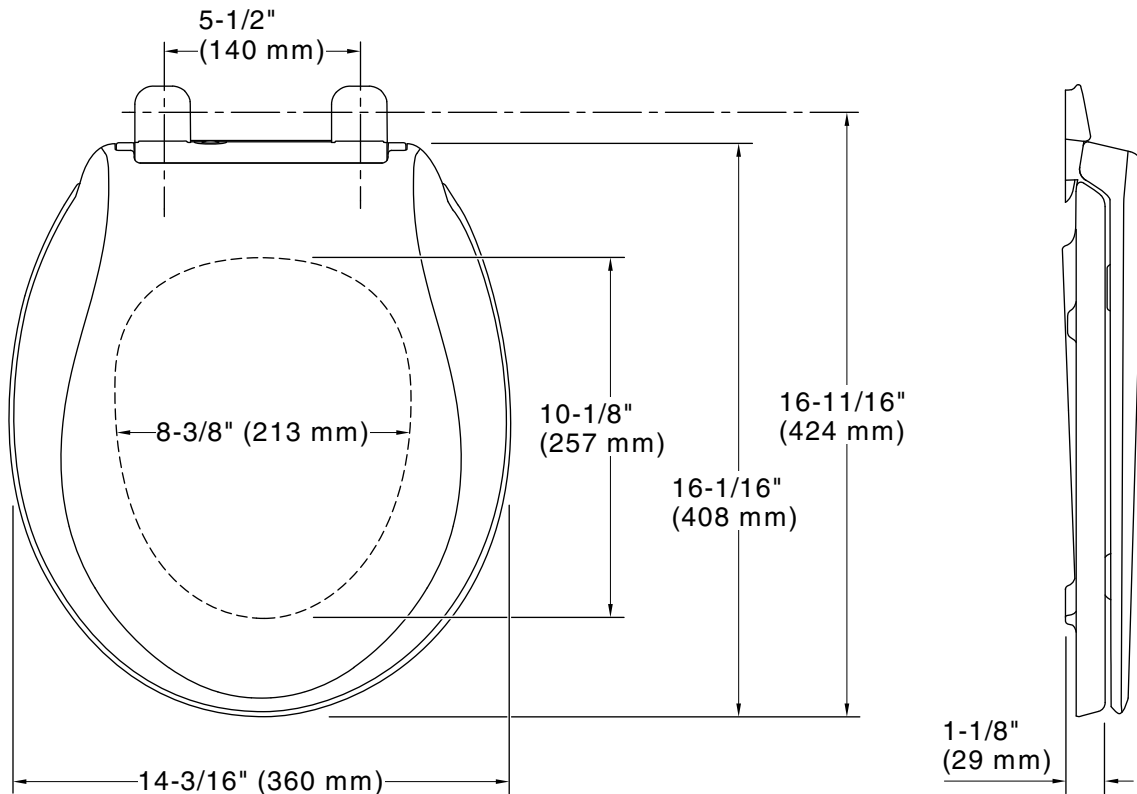

Features

- Grip-Tight installation hardware makes it easy to fasten the seat – everything is done from above the bowl.
- ReadyLatch® hinge provides a positive lock/unlock latch to securely hold seat in position, yet seat easily removes for cleaning or adjusting fit.
- Quiet-Close™ round-front seat closes quietly.
- Grip-Tight bumpers hold seat firmly in place.
- Light intensity designed to provide enough light to see the toilet without disrupting nighttime vision.
- Choose between three brightness levels: a soft glow or brighter illumination.
- Dual LED lighting offers guiding light when lid is down and task light when lid is lifted.
- Illumination cycle with automatic 10-hour nightlight.
- Battery-operated - no electrical cords required.
- Up to 12 months of battery life (uses 4 AA batteries, not included).
- Contoured seat for user comfort.
- Color-matched plastic hinges.

Color	Code	Description
-------	------	-------------

0

96

95

7

Technical Information

All product dimensions are nominal.

Seat shape type: Round-front
Seat front type: Closed-front
Seat-mounting holes: 5-1/2" (140 mm)