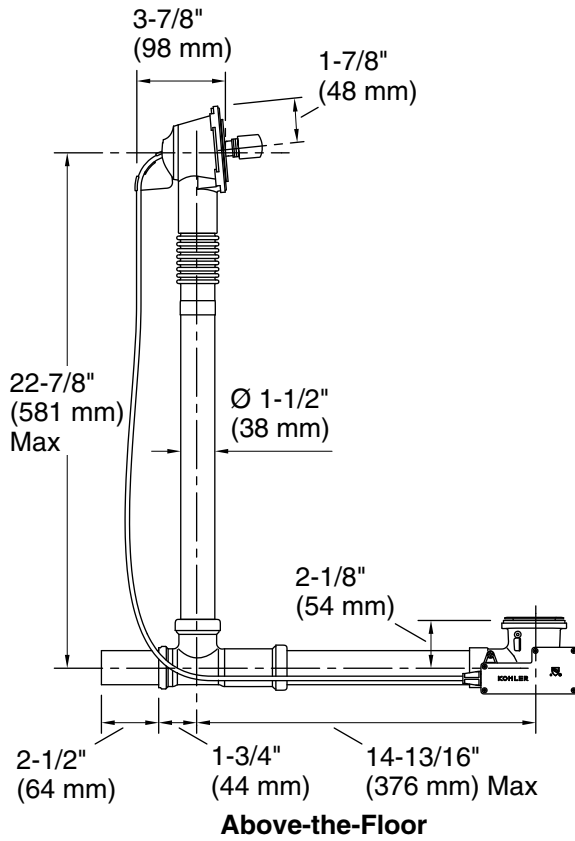

Features

- For use with Tea-for-Two® baths and whirlpools.
- 33" (838 mm) length external cable.
- Designed specifically for use with Tea-for-Two bath drain trim (sold separately).
- No internal linkages to minimize the potential for clogging.

Material

- Solid-brass construction for durability and reliability.

Installation

- Above- or through-floor installation.
- Can be installed and tested without required trim kit.

Recommended Products/Accessories

K-23857 Bath drain trim

Codes/Standards

ASME A112.18.2/CSA B125.2

KOHLER® One-Year Limited Warranty

See website for detailed warranty information.

Technical Information

All product dimensions are nominal.

Drain included: Yes