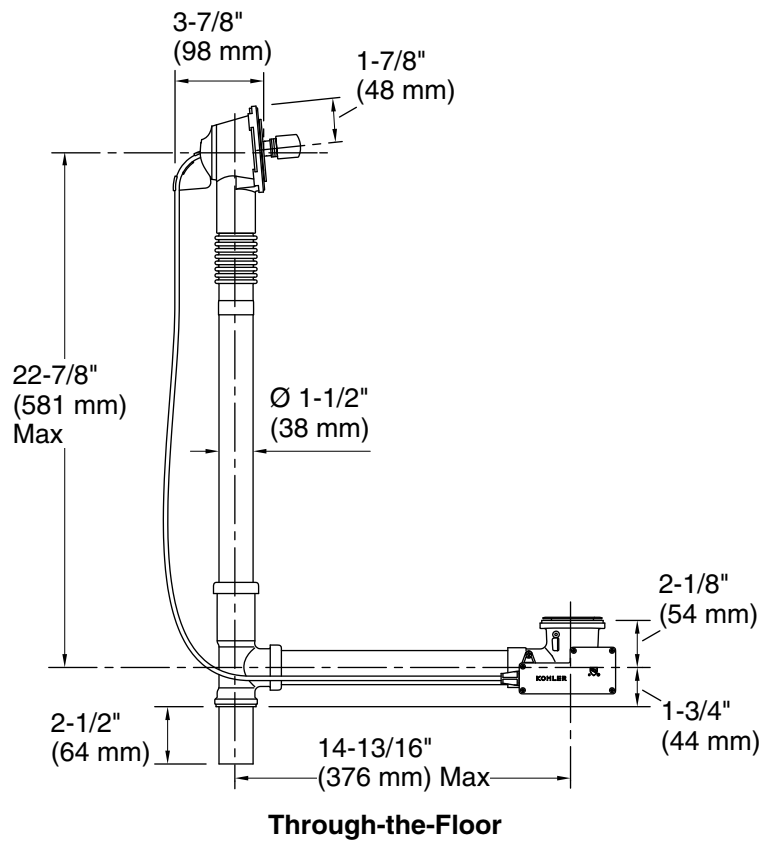

Features

- For use with Tea-for-Two® baths and whirlpools.
- 33" (838 mm) length external cable.
- Designed specifically for use with Tea-for-Two bath drain trim (sold separately).
- No internal linkages to minimize the potential for clogging.

Material

- Solid-brass construction for durability and reliability.

Installation

- Above- or through-floor installation.
- Can be installed and tested without required trim kit.

Recommended Products/Accessories

K-23857 Bath drain trim

Codes/Standards

ASME A112.18.2/CSA B125.2

KOHLER® One-Year Limited Warranty

See website for detailed warranty information.

Technical Information

All product dimensions are nominal.

Drain included: Yes