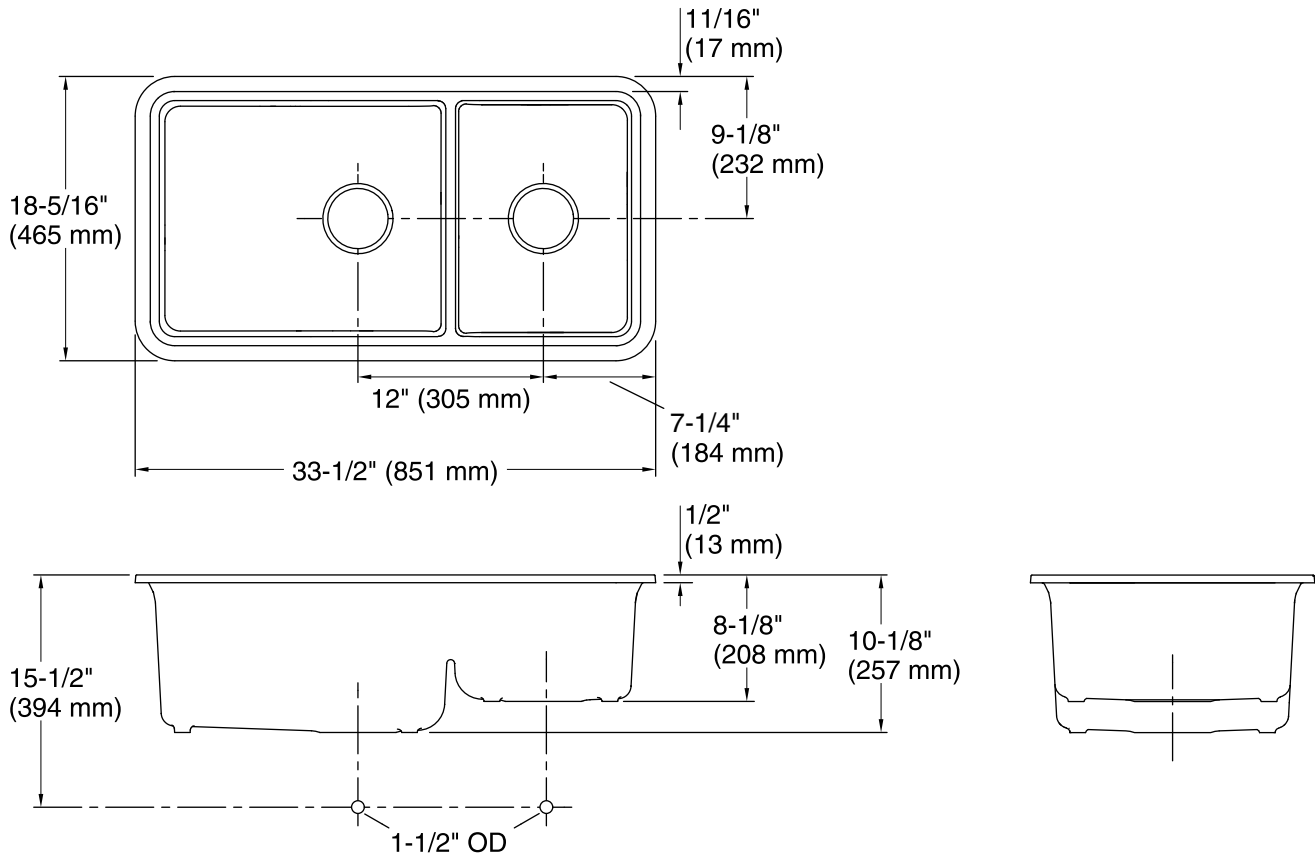

Features

- 36-inch minimum base cabinet.
- Large/medium bowls.
- Versatile design allows large basin to be installed on the right or left.
- Large basin is 9-1/2 inches deep; small basin is 7-1/2 inches deep.
- Slim divide creates more space while allowing you to completely submerge pots and pans.
- No faucet holes.
- Offset drain increases workspace in the sink.
- Includes K-5655 bottom sink rack.
- Includes cutout templates and installation clips.

Technical Information

All product dimensions are nominal.

Bowl configuration:	Off-set Large/small
Installation:	Under-mount
Min. base cabinet width:	36" (914 mm)
Bowl area (Left):	Length: 18-7/16" (468 mm) Width: 15-3/16" (386 mm) Bowl depth: 9-1/2" (241 mm) Water depth: 9-1/2" (241 mm)
Bowl area (Right):	Length: 11-5/16" (288 mm) Width: 15-3/16" (386 mm) Bowl depth: 7-1/2" (191 mm) Water depth: 7-1/2" (191 mm)
Drain hole:	3-7/8" (98 mm)
Template:	1256394-7, required, included