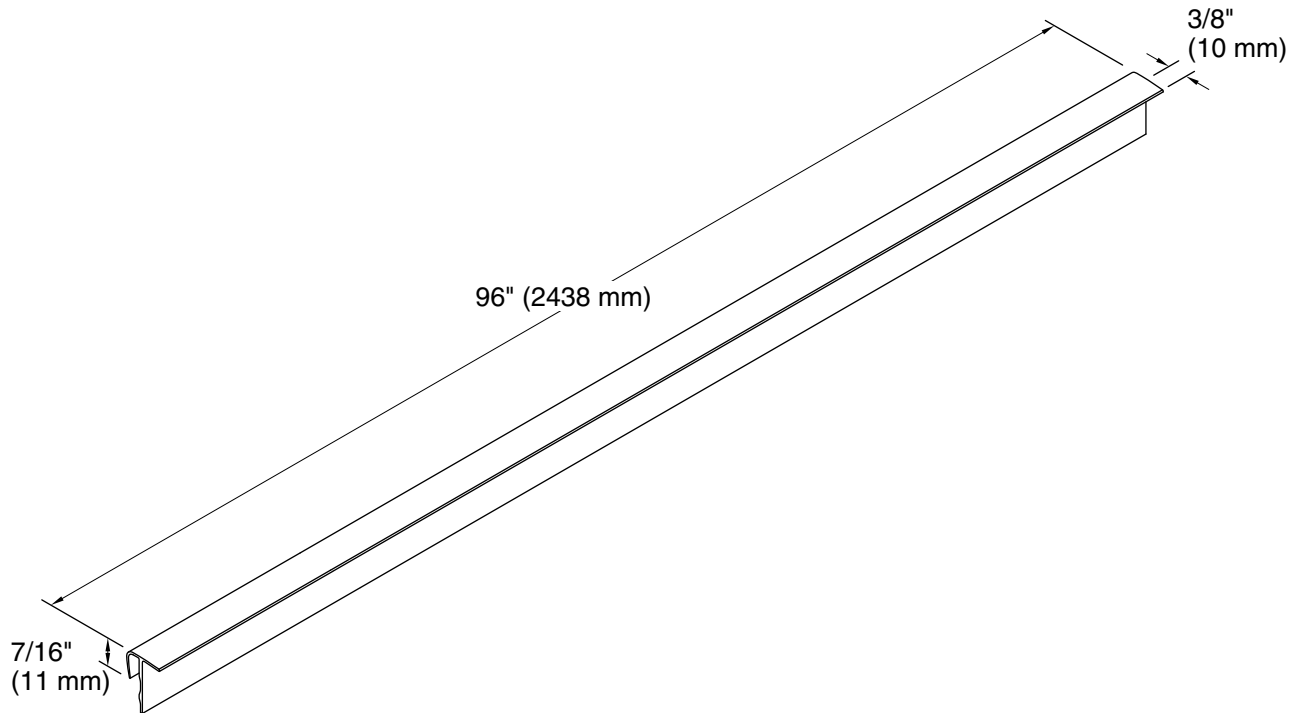

Technical Information

All product dimensions are nominal.

Material: Anodized Aluminum, Powder-coated
Aluminum

Notes

Install this product according to the installation guide.