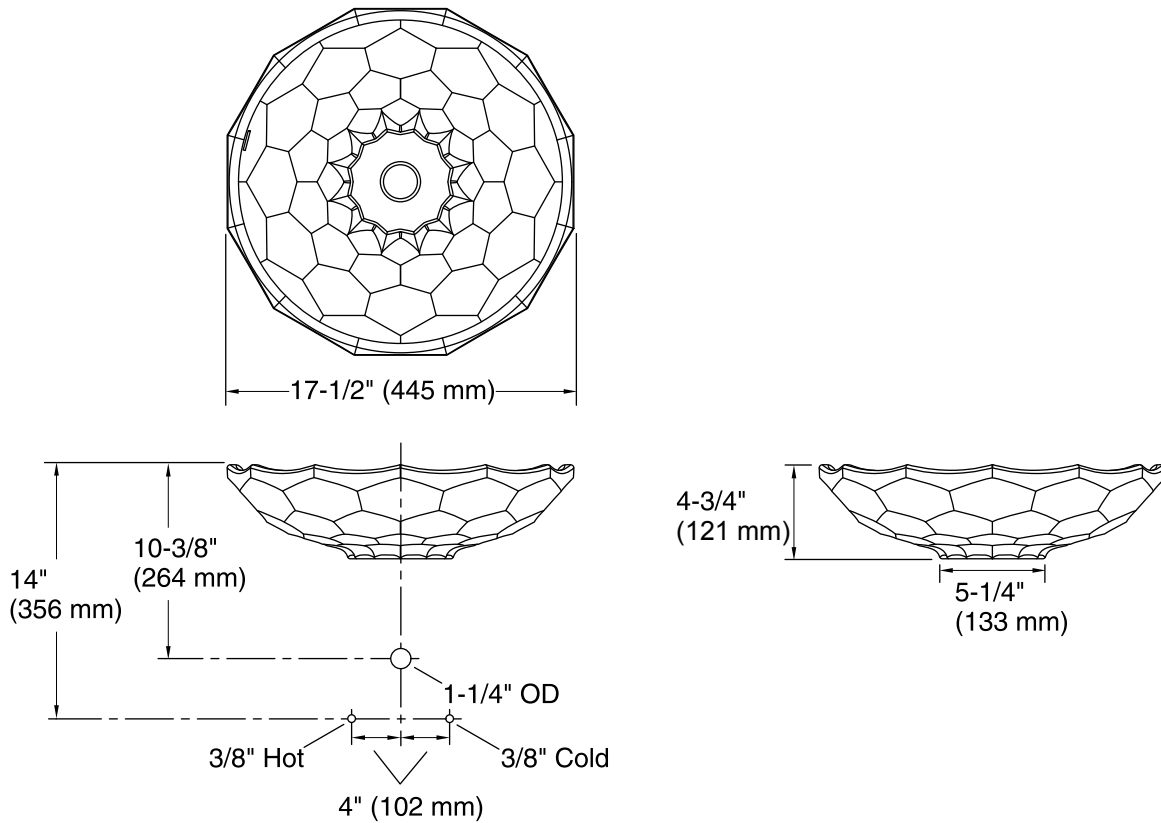

Features

- Generously sized basin with light-reflecting facets.
- No faucet holes; requires wall- or counter-mount faucet.
- Fits on a standard-size countertop and works with a range of faucet styles.
- Allows flexible faucet and accessory installation

Technical Information

All product dimensions are nominal.

Bowl configuration: Single
 Installation: Vessel
 Bowl area: Diameter: 16-7/16" (418 mm)
 Bowl depth: 4" (102 mm)
 Water depth: 4" (102 mm)

Notes