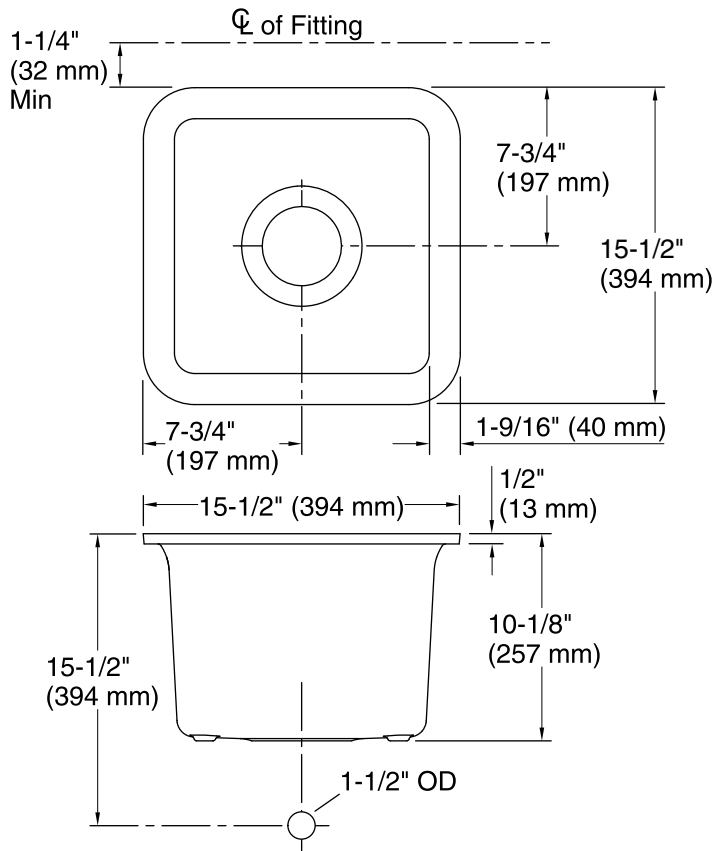

Top-Mount Installation

Under-Mount Installation