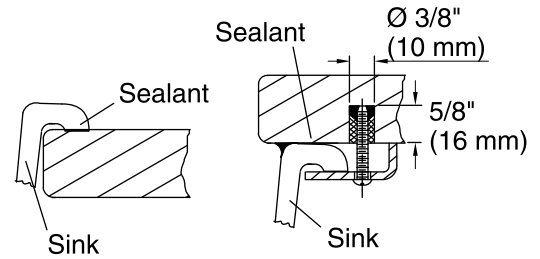

Top-Mount Installation

Under-Mount Installation