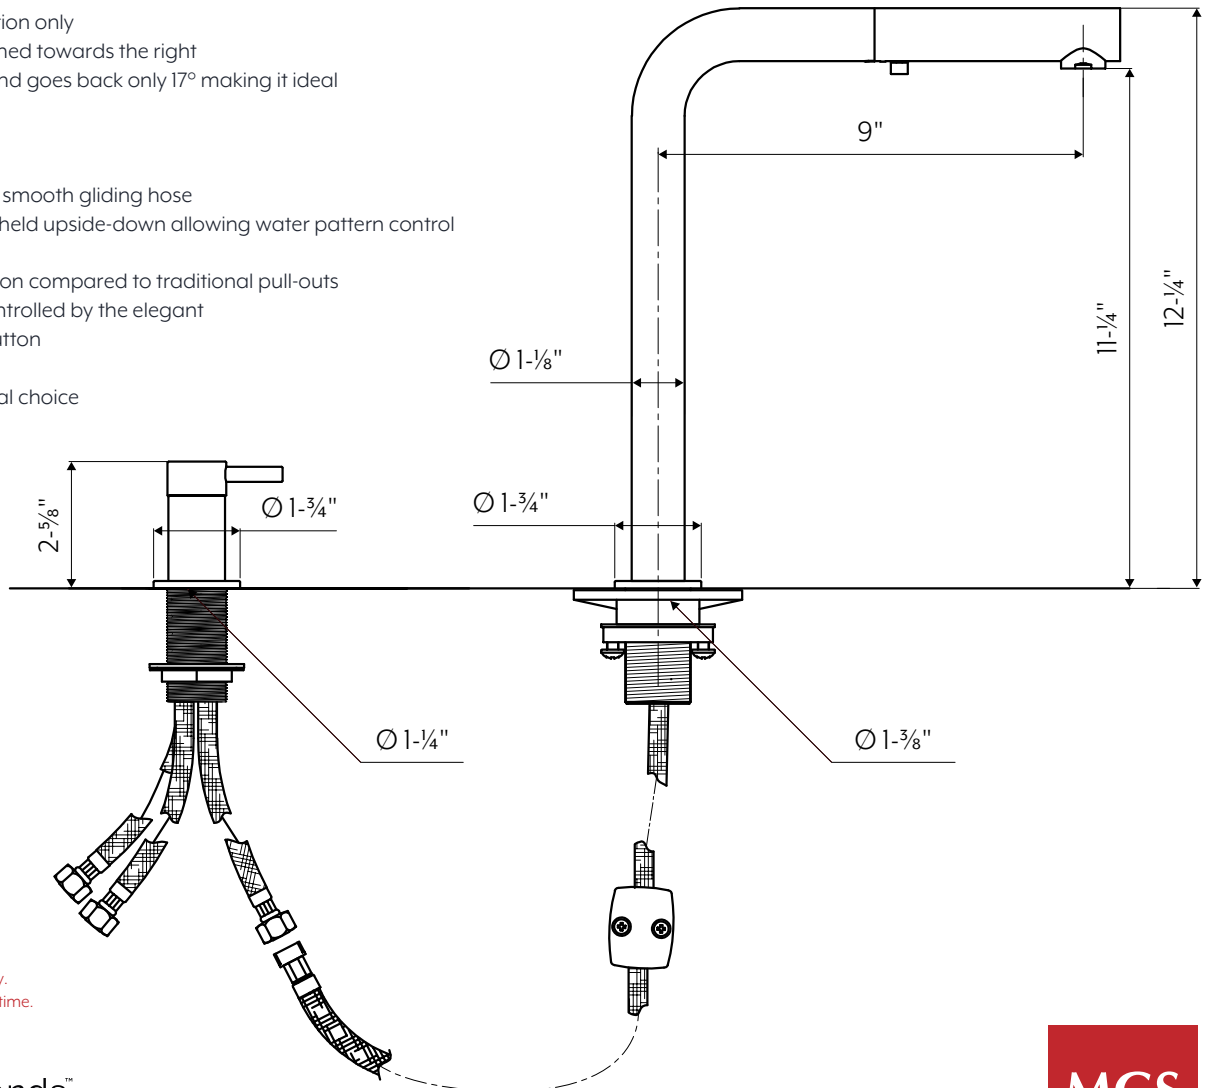

MODEL **NEMO HD**

Two Hole Pull-Out Stainless Steel Kitchen Faucet with Dual Spray Toggle Button

NE-HD-KF

NE-HD-KF-SSM	Stainless Steel Matte
NE-HD-KF-SSP	Stainless Steel Polished
NE-HD-KF-SSMB	Stainless Steel Matte Black PVD
NE-HD-KF-SSMG	Stainless Steel Matte Gold PVD
NE-HD-KF-SSMRG	Stainless Steel Matte Rose Gold PVD*
NE-HD-KF-SSMT	Stainless Steel Matte Titanium PVD*

- Marine Grade 316L machined stainless steel construction
- Maximum counter thickness: 2"
- Minimum install hole diameter: 1-3/8"
- Braided stainless steel flexible hoses 3/8" compression
- Hose pull-out length up to 20" with mixer installation 3-7/8" from the spout
- Flow rate: 1.75 GPM at 45 PSI in conformity with CalGreen and WaterSense requirements
- Single lever mixer
- Right-side lever installation only
- Cold water flow positioned towards the right
- The lever rotates 90°, and goes back only 17° making it ideal for tight installations
- The spout rotates 360°
- EasyClean spray face
- Counterweight ensures smooth gliding hose
- The handspray can be held upside-down allowing water pattern control with the index finger
- A very ergonomic solution compared to traditional pull-outs
- The spray pattern is controlled by the elegant stainless steel toggle button
- Fully recyclable
- 100% lead free – the ideal choice for your drinking water
- Areas of application:
Indoor & outdoor