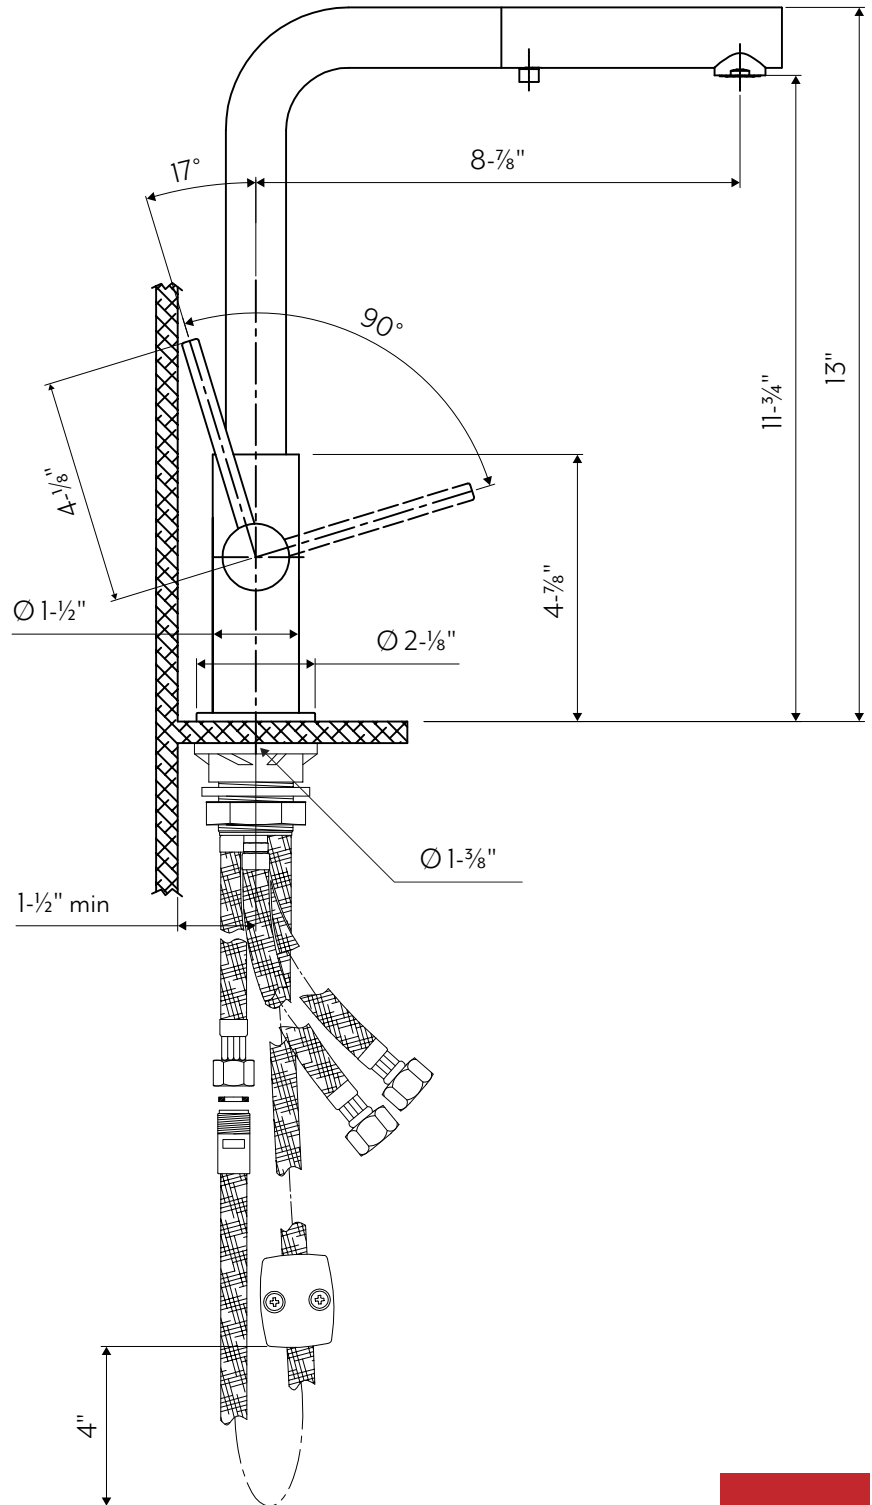

MODEL **SPIN HD**

Single-hole Stainless Steel Kitchen Faucet with Pull-out Dual spray

SP-HD-KF

SP-HD-KF-SSM	Stainless Steel Matte
SP-HD-KF-SSP	Stainless Steel Polished
SP-HD-KF-SSMB	Stainless Steel Matte Black PVD
SP-HD-KF-SSMG	Stainless Steel Matte Gold PVD
SP-HD-KF-SSMRG	Stainless Steel Matte Rose Gold PVD*
SP-HD-KF-SSMT	Stainless Steel Matte Titanium PVD*

- Marine Grade 316L machined stainless steel construction
- Maximum counter thickness: 1-5/8"
- Minimum install hole diameter: 1-3/8"
- Braided stainless steel flexible hoses: 3/8" compression
- Hose pull-out length up to 20"
- Flow rate: 1.75 GPM at 45 PSI in conformity with CalGreen and WaterSense requirements
- Right-side lever installation only
- The lever rotates 90°, and goes back only 17°, making it ideal for tight installations
- The spout rotates 360°
- Cold water flow positioned towards front for child safety
- EasyClean spray face
- Counterweight ensures smooth gliding hose
- The handspray can be held upside down allowing water pattern control with the index finger
- The spray pattern is controlled by the elegant stainless steel toggle button
- Fully recyclable
- 100% lead free – the ideal choice for your drinking water
- Areas of application: Indoor & outdoor