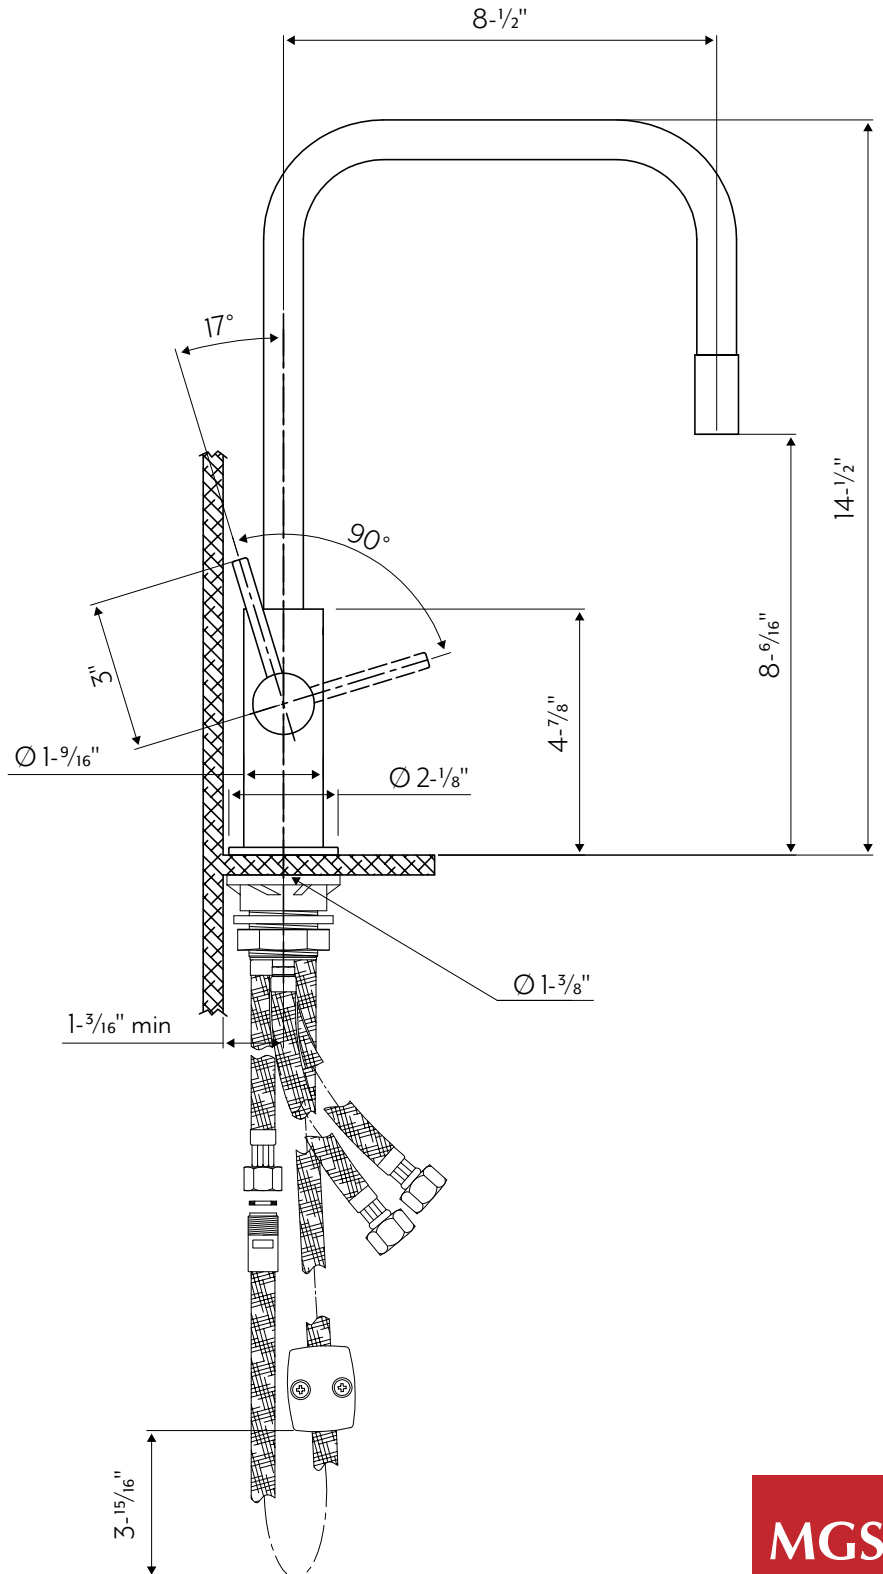

SPIN SQE

Single-hole Stainless Steel Entertainment Faucet with Pull-down spray

SPINSQE

SPINSQE-SSM	Stainless Steel Matte*
SPINSQE-SSP	Stainless Steel Polished*
SPINSQE-SSMB	Stainless Steel Matte Black PVD*
SPINSQE-SSMG	Stainless Steel Matte Gold PVD*
SPINSQE-SSMRG	Stainless Steel Matte Rose Gold PVD*
SPINSQE-SSMT	Stainless Steel Matte Titanium PVD*

- Marine Grade 316L machined stainless steel construction
- Maximum counter thickness: 1-5/8"
- Minimum install hole diameter: 1-3/8"
- Braided stainless steel flexible hoses 3/8" compression
- Hose pull-out length up to 15"
- Flow rate: 1.75 GPM at 45 PSI in conformity with CalGreen and WaterSense requirements
- Right-side lever installation only
- The lever rotates 90°, and goes back only 17°, making it ideal for tight installations
- The spout rotates 360°
- Cold water flow positioned towards front for child safety
- Counterweight ensures smooth gliding hose
- Fully recyclable
- 100% lead free – the ideal choice for your drinking water
- Areas of application: Indoor & outdoor