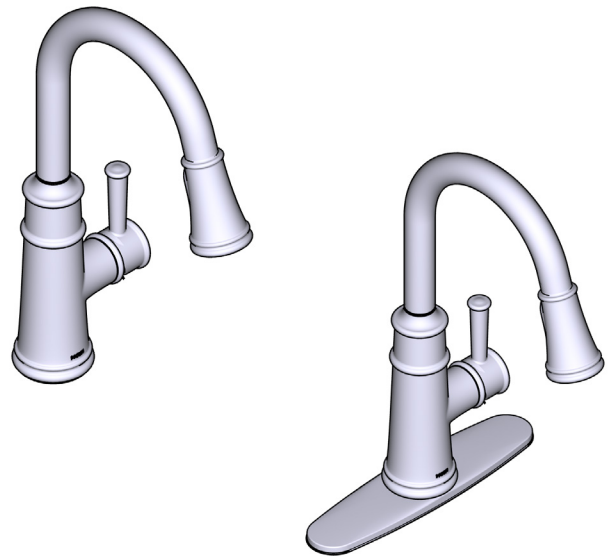

DESCRIPTION

- Reflex™ pulldown system offers smoother operation, easy movement and secure docking
- PowerBoost™ Spray Technology
- Duralock™ quick connect installation
- Metal construction with various finishes identified by suffix
- Pulldown spray with 68" braided hose
- High arc spout provides height and reach to fill or clean large pots while pullout wand provides the maneuverability for cleaning or rinsing
- 360° rotating spout
- Flexible supply lines with 3/8" compression fittings

OPERATION

- Lever style handle
- Operates with less than 5 lbs. of force
- Operates in stream or spray mode in the pulldown or retracted position
- Temperature controlled by 100° arc of handle travel

FLOW

- Flow is limited to 1.5 gpm (5.7 L/min) at 60 psi

CARTRIDGE

- 1255™ Duralast™ cartridge for Single-Handle Faucets
- Engineered polymers, non-ferrous and stainless steel materials

STANDARDS

- Third party certified to IAPMO Green, ASME A112.18.1/CSA B-125.1 and all applicable requirements referenced therein including NSF 61/9 & 372
- Meets CalGreen and Georgia SB370 requirements
- Complies with California Proposition 65 & with the Federal Safe Drinking Water Act
- ADA for lever handle
- The backflow protection system in this device consists of two independently operating check valves, a primary and a secondary which prevent backflow

Belfield™

Single-Handle High Arc Pulldown Kitchen Faucet

MODELS: 7260 Series

NOTE:

THIS FAUCET IS DESIGNED TO BE INSTALLED THROUGH 1 HOLE, OR 3 HOLES, 1-1/2" (38MM) MIN. DIA.

CRITICAL DIMENSIONS DO NOT SCALE