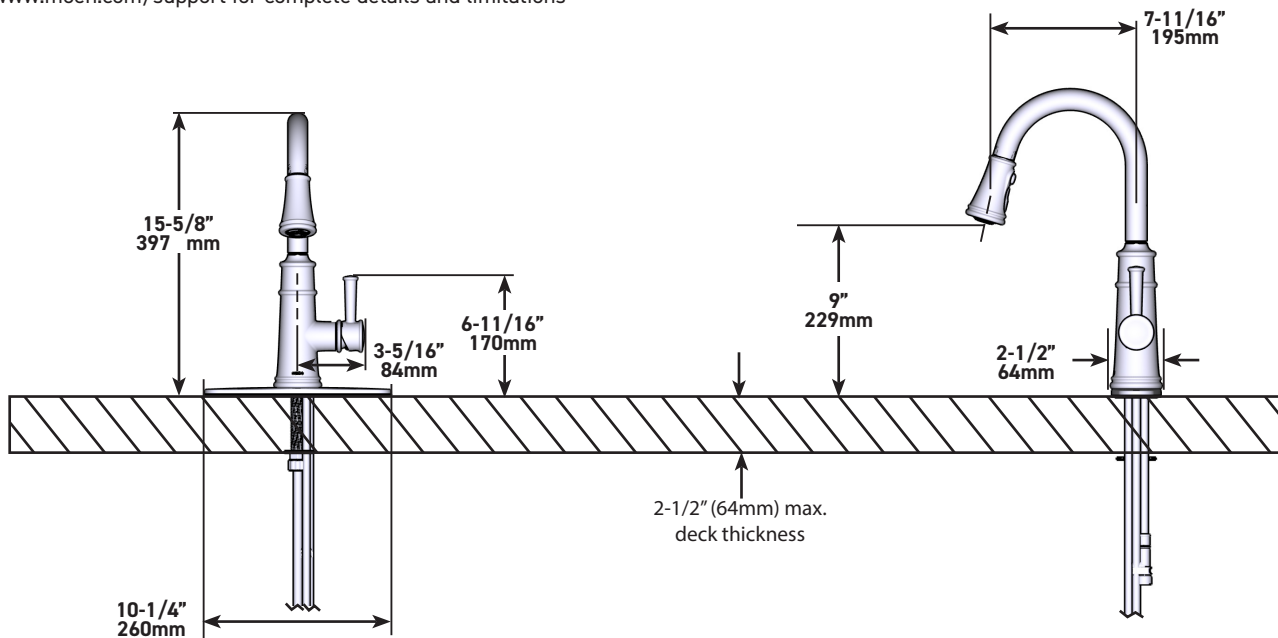

- Flow is limited to 1.5 gpm (5.7 L/min) at 60 psi

CARTRIDGE

- 1255™ Duralast™ cartridge for Single-Handle Faucets
- Engineered polymers, non-ferrous and stainless steel materials

STANDARDS

- Third party certified to IAPMO Green, ASME A112.18.1/CSA B-125.1 and all applicable requirements referenced therein including NSF 61/9 & 372
- Meets CalGreen and Georgia SB370 requirements
- Complies with California Proposition 65 & with the Federal Safe Drinking Water Act
- ADA for lever handle
- The backflow protection system in this device consists of two independently operating check valves, a primary and a secondary which prevent backflow

Belfield™

Single-Handle High Arc Pulldown Kitchen Faucet

MODELS: 7260 Series

NOTE:

THIS FAUCET IS DESIGNED TO BE INSTALLED THROUGH 1 HOLE, OR 3 HOLES, 1-1/2" (38MM) MIN. DIA.

CRITICAL DIMENSIONS DO NOT SCALE