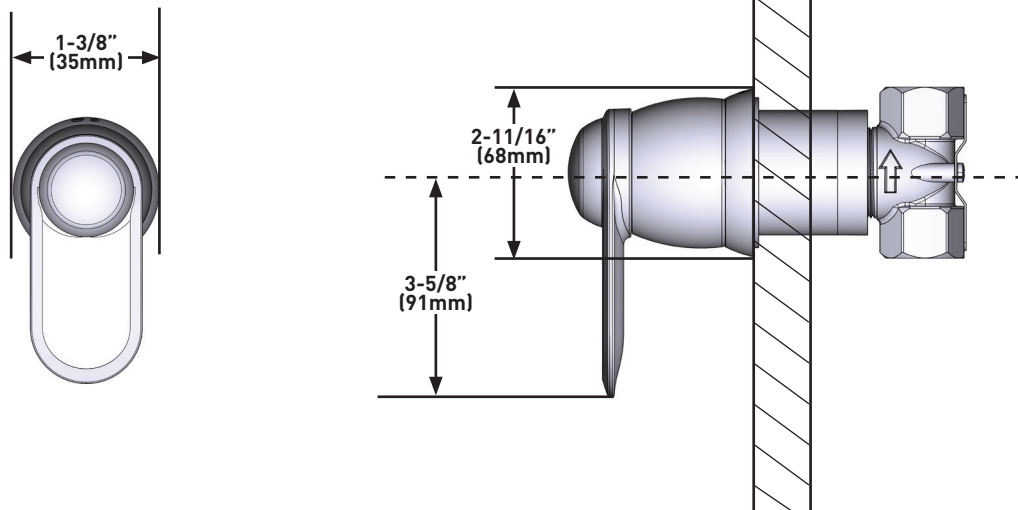

OPERATION

- Flow lever operates counterclockwise through a 90° arc with shut off at 6 o'clock and maximum flow at the 3 o'clock position. Shut off in clockwise direction
- Temperature lever operates through a 340° arc with maximum cold at full clockwise rotation and maximum hot at full counterclockwise rotation
- Safety stop preset temperature at 105°F (41°C)
- Safety stop override allows maximum temperature at 120°F (49°C)
- Factory established temperature range from 70°F (21°C) to 120°F (49°C)

GREENFIELD™

Volume Control Valve Trim

MODELS: T4402 Series

VALVE: S3600 (sold separately)

CRITICAL DIMENSIONS DO NOT SCALE