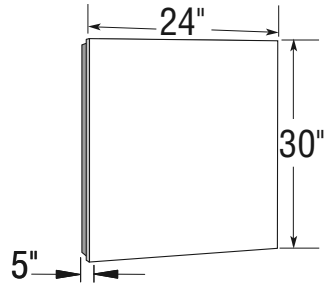

Beveled Mirrors

SV1230

SV1530

SV1636

5" SV1830

SV2030

SV2430

Pencil Edge Mirrors

SV1530

SV1830

SV2030

SV2430

All dimensions are approximate. Structure measurements must be verified against the unit to ensure proper fit