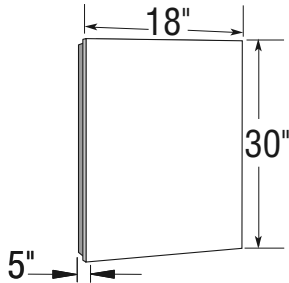

Beveled Mirrors

SV1230

SV1530

SV1636

5" SV1830

SV2030

SV2430

Pencil Edge Mirrors

SV1530

SV1830

SV2030

SV2430

All dimensions are approximate. Structure measurements must be verified against the unit to ensure proper fit