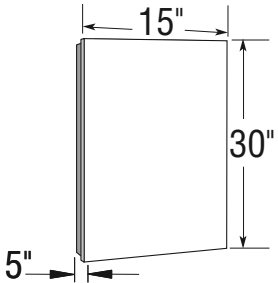

Beveled Mirrors

SV1230

SV1530

SV1636

5" SV1830

SV2030

SV2430

Pencil Edge Mirrors

SV1530

SV1830

SV2030

SV2430

All dimensions are approximate. Structure measurements must be verified against the unit to ensure proper fit