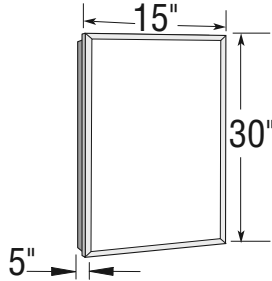

Beveled Mirrors

SV1230

SV1530

SV1636

5" SV1830

SV2030

SV2430

Pencil Edge Mirrors

SV1530

SV1830

SV2030

SV2430

All dimensions are approximate. Structure measurements must be verified against the unit to ensure proper fit