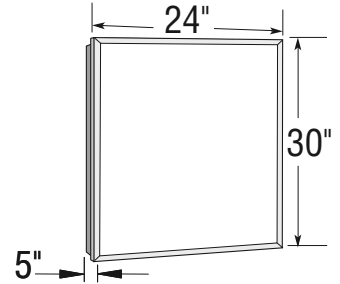

Beveled Mirrors

SV1230

SV1530

SV1636

5" SV1830

SV2030

SV2430

Pencil Edge Mirrors

SV1530

SV1830

SV2030

SV2430

All dimensions are approximate. Structure measurements must be verified against the unit to ensure proper fit