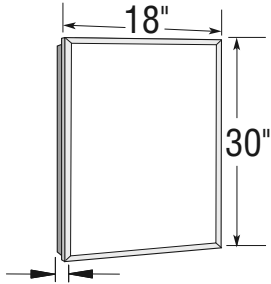

Beveled Mirrors

SV1230

SV1530

SV1636

5" SV1830

SV2030

SV2430

Pencil Edge Mirrors

SV1530

SV1830

SV2030

SV2430

All dimensions are approximate. Structure measurements must be verified against the unit to ensure proper fit