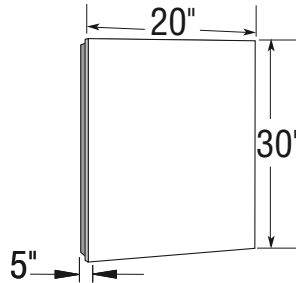

Beveled Mirrors

SV1230

SV1530

SV1636

5" SV1830

SV2030

SV2430

Pencil Edge Mirrors

SV1530

SV1830

SV2030

SV2430

All dimensions are approximate. Structure measurements must be verified against the unit to ensure proper fit